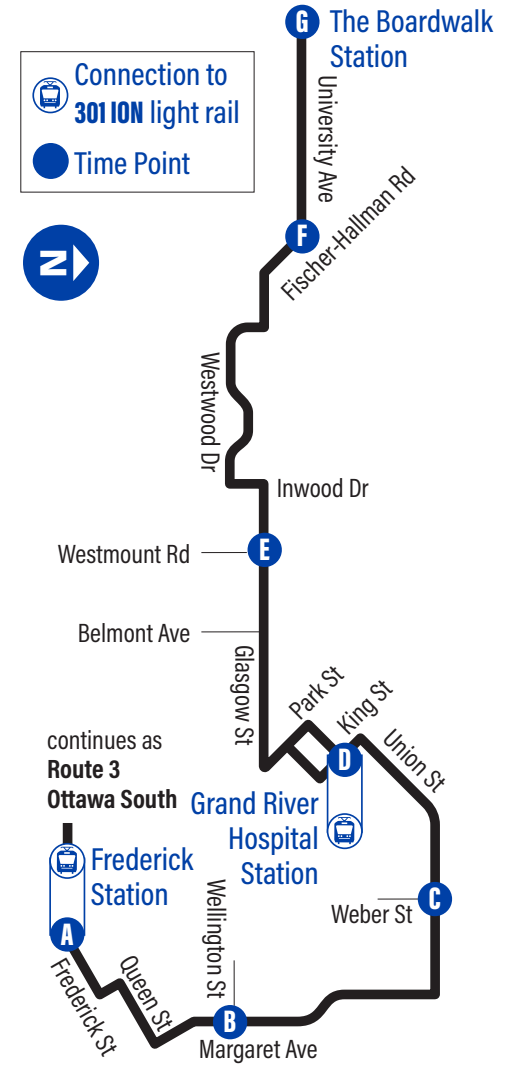

to Frederick Station

G The Boardwalk Station 4003	Stop	Stop
University Ave. / Countrystone	3663	
University Ave. / Countrystone Park	3664	
University Ave. / Path To Countrystone	3264	
University Ave. / Resurrection C. S. S	3265	
F University Ave. / Fischer-Hallman	3167	
Westwood / Glasgow	3266	
Westwood / Dayman	3267	
Westwood / Gallarno	3268	
Westwood / Fernwood	3269	
Westwood / Westwood Cres.	3270	
Westwood / Inwood	3271	
Inwood / Glasgow	3272	
Glasgow / Aberdeen	3273	
E Glasgow / Westmount	3274	
Glasgow / Dunbar	3275	
Glasgow / Belmont	3277	
Glasgow / York	3278	
Park / Grand River Hospital	3279	
D Grand River Hospital Station	1900	
King / Union	1902	
Union / Mary	3283	
Union / Herbert	3284	
Union / Lucan	3285	
Union / Devitt	1083	
C Union / Weber	1092	
Union / Ellis	2468	
Union / Margaret	2469	
Margaret / Breithaupt Centre	2471	
Margaret / Guelph	2472	
Margaret / Wilhelm	2838	
B Margaret / Wellington	2839	
Margaret / Victoria	2840	
Margaret / Centre In The Square	2841	
Queen / Kitchener Central Library	2358	
Frederick Station (Frederick/Duke)	1375	
A Frederick Station 1088		

Continues as Route 3 to Sunrise Centre Station

Glasgow-Margaret

4

Effective: September 4, 2023

519-585-7555 www.grt.ca TTY: 519-575-4608
Text: 57555 & key in your bus stop number