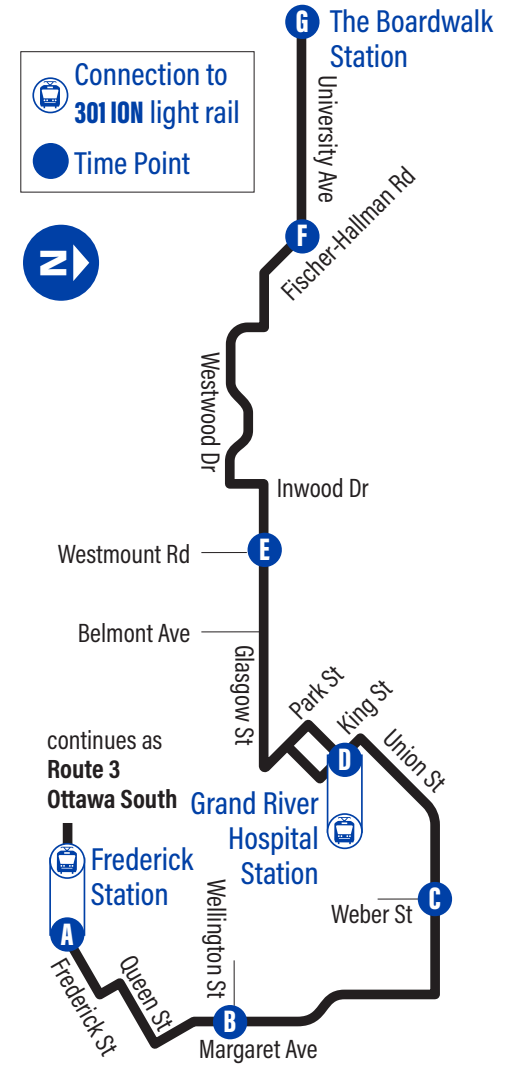

GRT
GRAND RIVER TRANSIT

4

Effective: January 8, 2024

easyGO

519-585-7555 www.grt.ca TTY: 519-575-4608
Text: 57555 & key in your bus stop number