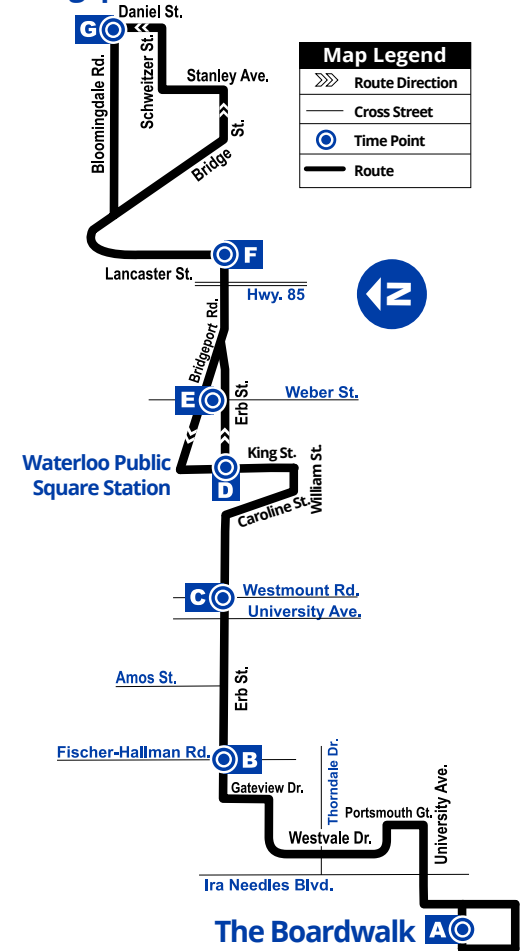

Sunday/Holiday Schedule

TO Waterloo Public Square

TO The Boardwalk

The Boardwalk (Depart)	Erb / Fischer-Hallman	Erb / Westmount	Waterloo Public Square Station (Arrive)	Waterloo Public Square Station (Depart)	Erb / Westmount	Erb / Fischer-Hallman	The Boardwalk (Arrive)
A	B	C	D	D	C	B	A
9:50	9:57	10:01	10:07	10:11	10:17	10:22	10:29
10:35	10:42	10:46	10:52	10:56	11:02	11:07	11:14
11:20	11:27	11:31	11:37	11:41	11:47	11:52	11:59
12:05	12:12	12:16	12:22	12:26	12:32	12:37	12:44
12:50	12:57	1:01	1:07	1:11	1:17	1:22	1:29
1:35	1:42	1:46	1:52	1:56	2:02	2:07	2:14
2:20	2:27	2:31	2:37	2:41	2:47	2:52	2:59
3:05	3:12	3:16	3:22	3:26	3:32	3:37	3:44
3:50	3:57	4:01	4:07	4:11	4:17	4:22	4:29
4:35	4:42	4:46	4:52	4:56	5:02	5:07	5:14
5:20	5:27	5:31	5:37	5:41	5:47	5:52	5:59
6:05	6:12	6:16	6:21				

Erb

Route 5

Effective: September 3, 2018

Bridgeport

Map Legend

- Route Direction (indicated by arrows)
- Cross Street (indicated by a line)
- Time Point (indicated by a circle with a letter)
- Route (indicated by a thick line)