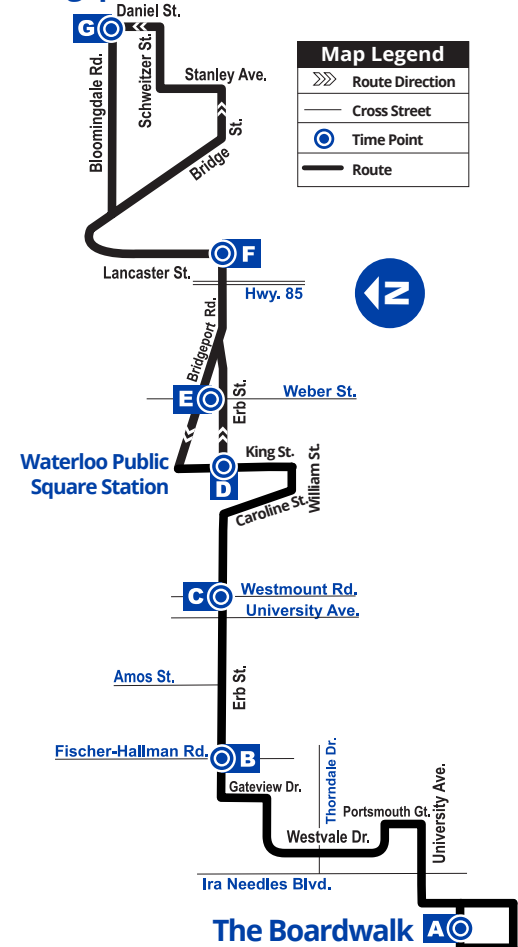

EasyGO makes taking transit easy

1. Online Trip Planner: www.grt.ca
2. Next Bus Text: get information on the next bus times sent to your phone (does not apply to Flex Stops)
  Text 57555 + (4 digit bus stop #)
3. Next Bus Call: call to hear the next bus times for your stop (does not apply to Flex Stops)
  519-585-7555
4. EasyGO Mobile: GRT's official mobile application for real-time bus departure information
  Available on Android, Blackberry, iOS & Windows App Stores
5. EasyGO Real-Time Desktop Map: plan trips by seeing and click on different routes and stops
  www.grt.ca

Fares and schedules are subject to change without notice.
Weather and road conditions may cause schedule delays.

Erb

GRT
GRAND RIVER TRANSIT

Route **5**

Effective: January 7, 2019

Bridgeport

519-585-7555 www.grt.ca TTY: 519-575-4608
Text: 57555 & key in your bus stop number