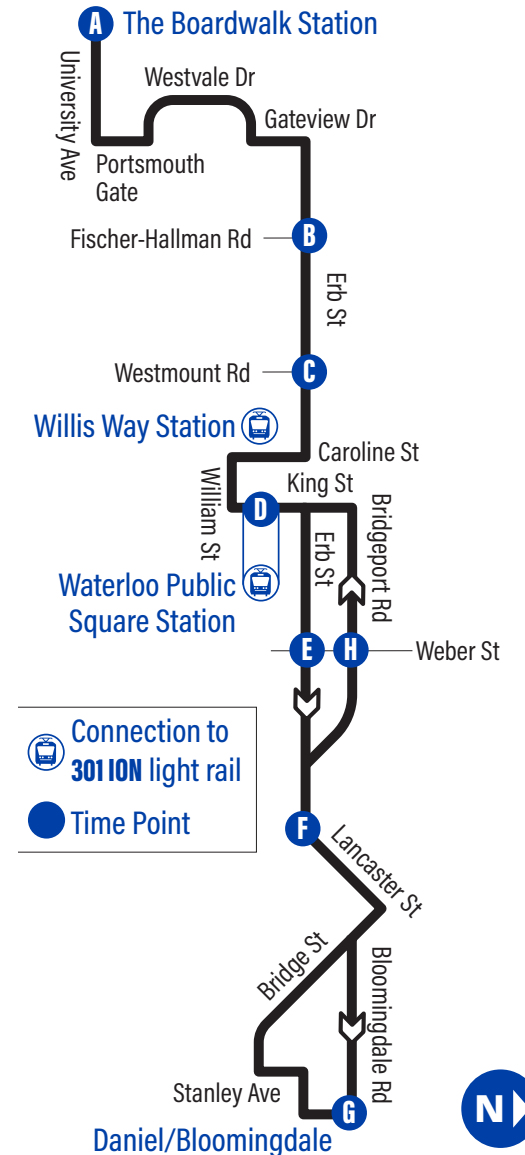

to The Boardwalk Station

Depart >>> >>> Arrive

Waterloo Public Square Station D	Erb / Westmount C	Fischer-Hallman / Erb B	The Boardwalk Station A
10:10	10:15	10:19	10:26
10:55	11:00	11:04	11:11
11:40	11:45	11:49	11:56
12:25	12:30	12:34	12:41
1:10	1:15	1:19	1:26
1:55	2:00	2:04	2:11
2:40	2:45	2:49	2:56
3:25	3:30	3:34	3:41
4:10	4:15	4:19	4:26
4:55	5:00	5:04	5:11
5:40	5:45	5:49	5:56

No Sunday service between Waterloo Public Square Station and Daniel / Bloomingdale

No Holiday service

EasyGO makes taking transit easy

1. Online Trip Planner:
  www.grt.ca
2. Next Bus Text: get information on the next bus times sent to your phone (does not apply to Flex Stops)
  Text 57555 + (4 digit bus stop #)
3. Next Bus Call: call to hear the next bus times for your stop (does not apply to Flex Stops)
  519-585-7555
4. EasyGO Mobile: GRT's official mobile application for real-time bus departure information
  Available on Android, BlackBerry, iOS & Windows App Stores
5. EasyGO Real-Time Desktop Map: plan trips by seeing and click on different routes and stops
  www.grt.ca

Erb5

Effective: June 24, 2019

Connection to 301 ION light rail

Time Point