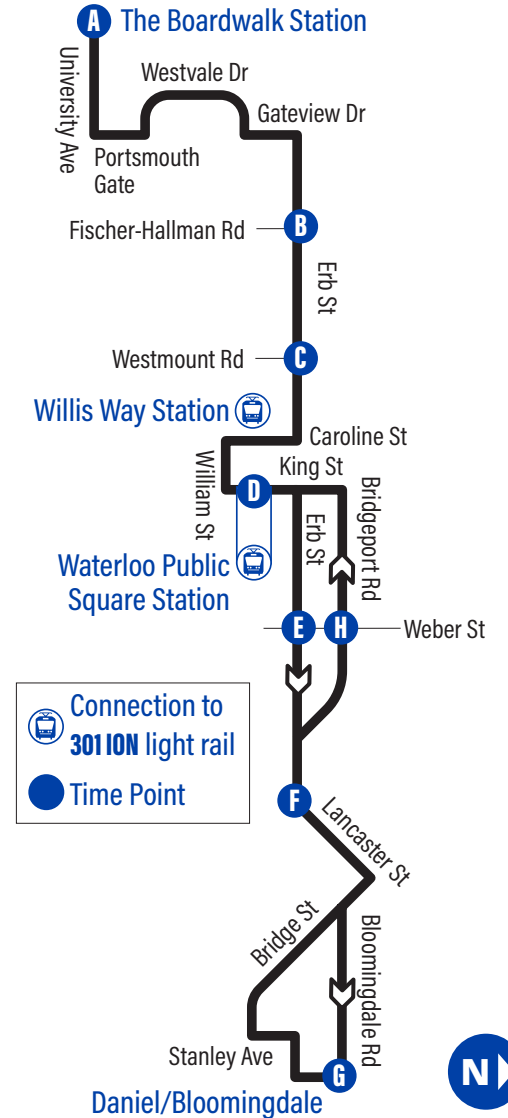

No Sunday service between Waterloo Public Square Station and Daniel / Bloomingdale

No Holiday service

to The Boardwalk Station

Depart >>> >>> Arrive

Waterloo Public Square Station D	Erb / Westmount C	Fischer-Hallman / Erb B	The Boardwalk Station A
10:10	10:15	10:19	10:26
10:55	11:00	11:04	11:11
11:40	11:45	11:49	11:56
12:25	12:30	12:34	12:41
1:10	1:15	1:19	1:26
1:55	2:00	2:04	2:11
2:40	2:45	2:49	2:56
3:25	3:30	3:34	3:41
4:10	4:15	4:19	4:26
4:55	5:00	5:04	5:11
5:40	5:45	5:49	5:56

A.M.	0:00
P.M.	0:00

EasyGO makes taking transit easy

1. Online Trip Planner:
  www.grt.ca
2. Next Bus Text: get information on the next bus times sent to your phone (does not apply to Flex Stops)
  Text 57555 + (4 digit bus stop #)
3. Next Bus Call: call to hear the next bus times for your stop (does not apply to Flex Stops)
  519-585-7555
4. EasyGO Mobile: GRT's official mobile application for real-time bus departure information
  Available on Android, BlackBerry, iOS & Windows App Stores
5. EasyGO Real-Time Desktop Map: plan trips by seeing and click on different routes and stops
  www.grt.ca

Erb

5

Effective: September 7, 2020

Erb

519-585-7555   www.grt.ca   TTY: 519-575-4608
Text: 57555 & key in your bus stop number