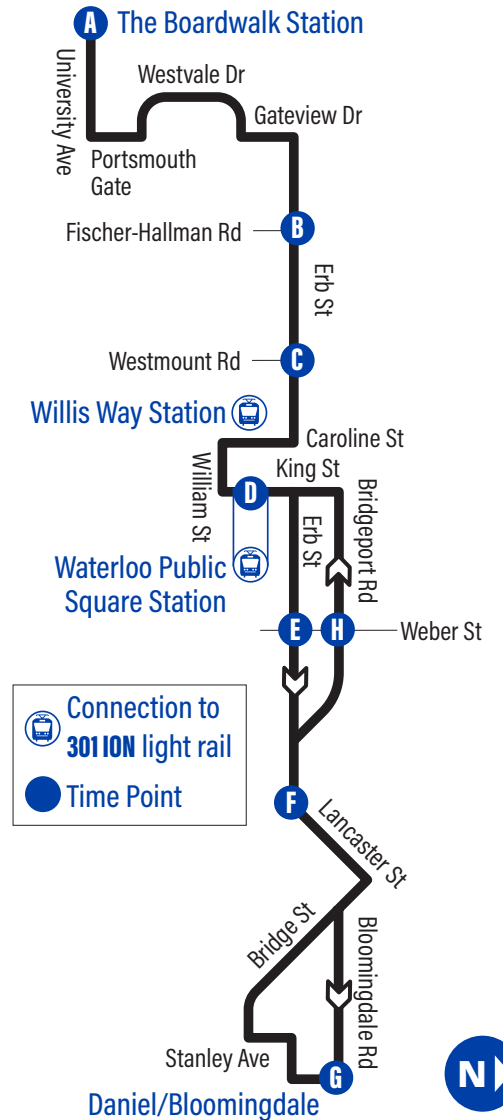

The Boardwalk Station A	Fischer-Hallman / Erb B	Erb / Westmount C	Waterloo Public Square Station D
10:35	10:42	10:46	10:51
11:20	11:27	11:31	11:36
12:05	12:12	12:16	12:21
12:50	12:57	1:01	1:06
1:35	1:42	1:46	1:51
2:20	2:27	2:31	2:36
3:05	3:12	3:16	3:21
3:50	3:57	4:01	4:06
4:35	4:42	4:46	4:51
5:20	5:27	5:31	5:36
6:05	6:12	6:16	6:21

to The Boardwalk Station

Depart >>> >>> Arrive

Waterloo Public Square Station D	Erb / Westmount C	Fischer-Hallman / Erb B	The Boardwalk Station A
10:51	10:55	11:00	11:04
11:36	11:40	11:45	11:49
12:21	12:25	12:30	12:34
1:06	1:10	1:15	1:19
1:51	1:55	2:00	2:04
2:36	2:40	2:45	2:49
3:21	3:25	3:30	3:34
4:06	4:10	4:15	4:19
4:51	4:55	5:00	5:04
5:36	5:40	5:45	5:49

A.M.	0:00
P.M.	0:00

No Sunday service between Waterloo Public Square Station and Daniel / Bloomingdale

No stat holiday service

EasyGO makes taking transit easy

1. Online Trip Planner: www.grt.ca
2. Next Bus Text: get information on the next bus times sent to your phone (does not apply to Flex Stops)
  Text 57555 + (4 digit bus stop #)
3. Next Bus Call: call to hear the next bus times for your stop (does not apply to Flex Stops)
  519-585-7555
4. EasyGO Mobile: GRT's official mobile application for real-time bus departure information
  Available on Android, BlackBerry, iOS & Windows App Stores
5. EasyGO Real-Time Desktop Map: plan trips by seeing and click on different routes and stops
  www.grt.ca

Erb

5

Effective: April 5, 2021

easyGO

519-585-7555 www.grt.ca TTY: 519-575-4608
Text: 57555 & key in your bus stop number