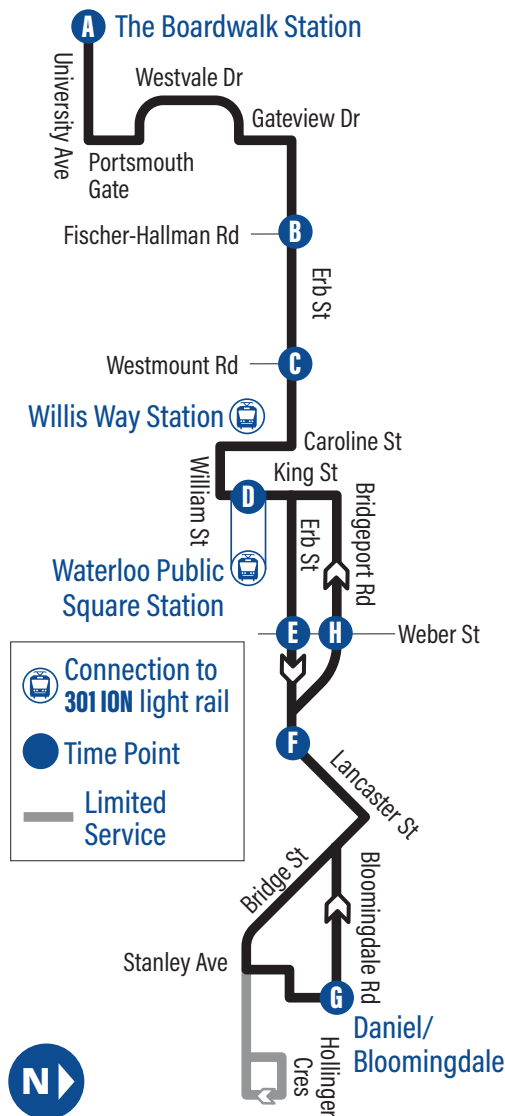

Limited service

Bus Stops

Daniel-Bloomingdale to The Boardwalk

G Bloomingdale / Nelson 2435	King / William 1959
Bloomingdale / Stanley 2436	Willis Way Station 1960
Bloomingdale / Prince 2437	Erb / Father David Bauer 1961
Bloomingdale / Horning 2438	Erb / Avondale 1963
Bridge / Tyson 2439	Erb / Roslin 1964
Lancaster / Bridge 1943	Erb / Dietz 1965
Lancaster / General 1944	C Erb / Westmount 1966
Lancaster / Lang 1945	Erb / McDougall 1967
F Bridgeport Rd. / Lancaster 1946	Erb / Mulberry 1968
Bridgeport Rd. / Mackie 1947	Erb / Amos 1969
Bridgeport Rd. / Lang 1948	Erb / Culpepper 1970
Bridgeport Rd. / Goldbeck 1949	Erb / Churchill 1971
Bridgeport Rd. / Bluevale 1950	B Fischer-Hallman / Erb 5059
Bridgeport Rd. / Margaret 1951	Westvale / Gateview 5053
Bridgeport Rd. / Ellis 1952	Westvale / Heather Hill 1986
H Bridgeport Rd. / Weber 1954	Westvale / Edenvally 1988
Bridgeport Rd. / Devitt 1955	Westvale / Thorndale 4067
Bridgeport Rd. / Pepler 1956	Westvale / Cardiff 4065
King / Bridgeport Rd. 1957	Portsmouth / Springfield 4063
D Waterloo Public Square Station 4015	University Ave. / Portsmouth 3880
	University Ave. / Baker 3662
	A The Boardwalk Station 4003

Erb

GRT
GRAND RIVER TRANSIT

5

Effective: June 28, 2021

easyGO

519-585-7555 www.grt.ca TTY: 519-575-4608
Text: 57555 & key in your bus stop number