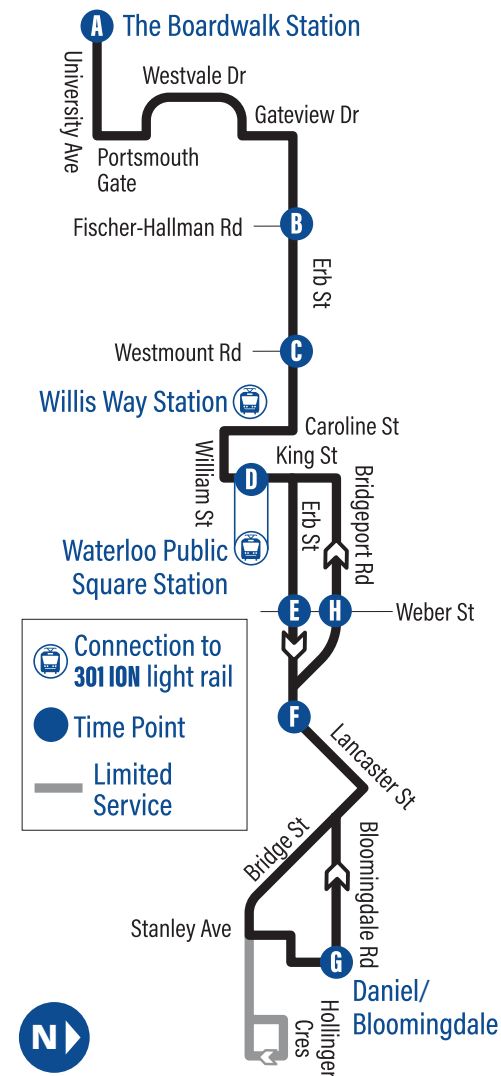

Limited service

Bus Stops

to The Boardwalk Station

G Daniel / Bloomingdale 2434	King / William 1959
Bloomingdale / Stanley 2436	Willis Way Station 1960
Bloomingdale / Prince 2437	Erb / Father David Bauer 1961
Bloomingdale / Horning 2438	Erb / Avondale 1963
Bridge / Tyson 2439	Erb / Roslin 1964
Lancaster / Bridge 1943	Erb / Dietz 1965
Lancaster / General 1944	C Erb / Westmount 1966
Lancaster / Lang 1945	Erb / Mcdougall 1967
F Bridgeport Rd. / Lancaster 1946	Erb / Mulberry 1968
Bridgeport Rd. / Mackie 1947	Erb / Amos 1969
Bridgeport Rd. / Lang 1948	Erb / Culpepper 1970
Bridgeport Rd. / Goldbeck 1949	Erb / Churchill 1971
Bridgeport Rd. / Bluevale 1950	B Fischer-Hallman / Erb 5059
Bridgeport Rd. / Margaret 1951	Westvale / Gateview 5053
Bridgeport Rd. / Ellis 1952	Westvale / Heather Hill 1986
H Bridgeport Rd. / Weber 1954	Westvale / Edenvally 1988
Bridgeport Rd. / Devitt 1955	Westvale / Thorndale 4067
Bridgeport Rd. / Pepler 1956	Westvale / Cardiff 4065
King / Bridgeport Rd. 1957	Portsmouth / Springfield 4063
D Waterloo Public Square Station 4015	University Ave. / Portsmouth 3880
	University Ave. / Baker 3662
	A The Boardwalk Station 4003

Erb

GRT
GRAND RIVER TRANSIT

5

Effective: September 6, 2021

easyGO

519-585-7555 www.grt.ca TTY: 519-575-4608
Text: 57555 & key in your bus stop number