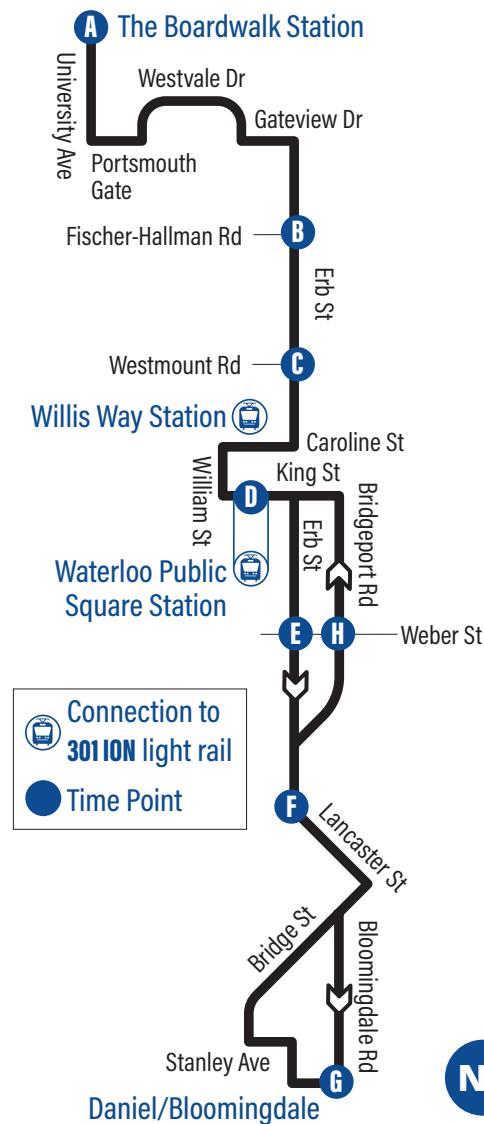

Bus Stops

to The Boardwalk Station

G Daniel / Bloomingdale 2434	King / William 1959
Bloomingdale / Stanley 2436	Willis Way Station 1960
Bloomingdale / Prince 2437	Erb / Father David Bauer 1961
Bloomingdale / Horning 2438	Erb / Avondale 1963
Bridge / Tyson 2439	Erb / Roslin 1964
Lancaster / Bridge 1943	Erb / Dietz 1965
Lancaster / General 1944	C Erb / Westmount 1966
Lancaster / Lang 1945	Erb / Mcdougall 1967
F Bridgeport Rd. / Lancaster 1946	Erb / Mulberry 1968
Bridgeport Rd. / Mackie 1947	Erb / Amos 1969
Bridgeport Rd. / Lang 1948	Erb / Culpepper 1970
Bridgeport Rd. / Goldbeck 1949	Erb / Churchill 1971
Bridgeport Rd. / Bluevale 1950	B Fischer-Hallman / Erb 5059
Bridgeport Rd. / Margaret 1951	Westvale / Gateview 5053
Bridgeport Rd. / Ellis 1952	Westvale / Heather Hill 1986
H Bridgeport Rd. / Weber 1954	Westvale / Edenvally 1988
Bridgeport Rd. / Devitt 1955	Westvale / Thorndale 4067
Bridgeport Rd. / Pepler 1956	Westvale / Cardiff 4065
King / Bridgeport Rd. 1957	Portsmouth / Springfield 4063
D Waterloo Public Square Station 4015	University Ave. / Portsmouth 3880
	University Ave. / Baker 3662
	A The Boardwalk Station 4003

GRT
GRAND RIVER TRANSIT

5

Effective: September 6, 2021

Connection to 301 ION light rail

Time Point

519-585-7555 www.grt.ca TTY: 519-575-4608
Text: 57555 & key in your bus stop number