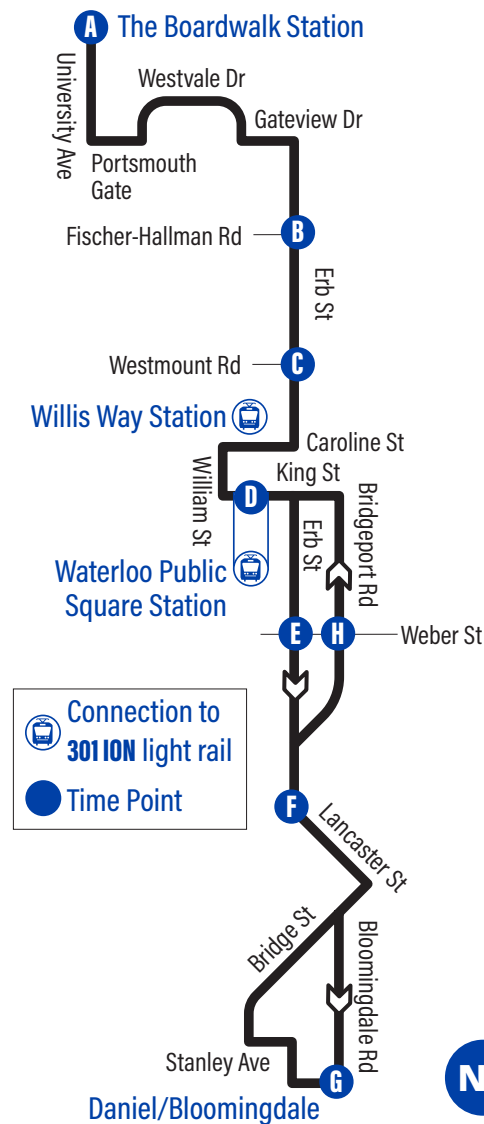

Bus Stops

to The Boardwalk Station

G Daniel / Bloomingdale 2434	King / William 1959
	Willis Way Station 1960
Bloomingdale / Stanley 2436	Erb / Father David Bauer 1961
Bloomingdale / Prince 2437	Erb / Avondale 1963
	Erb / Roslin 1964
Bloomingdale / Horning 2438	Erb / Dietz 1965
Bridge / Tyson 2439	C Erb / Westmount 1966
Lancaster / Bridge 1943	Erb / Mcdougall 1967
Lancaster / General 1944	Erb / Mulberry 1968
Lancaster / Lang 1945	Erb / Amos 1969
	Erb / Culpepper 1970
F Bridgeport Rd. / Lancaster 1946	Erb / Churchill 1971
Bridgeport Rd. / Mackie 1947	B Fischer Hallman / Erb 5059
Bridgeport Rd. / Lang 1948	Westvale / Gateview 5053
Bridgeport Rd. / Goldbeck 1949	Westvale / Heather Hill 1986
Bridgeport Rd. / Bluevale 1950	Westvale / Edenvally 1988
Bridgeport Rd. / Margaret 1951	Westvale / Thorndale 4067
Bridgeport Rd. / Ellis 1952	Westvale / Cardiff 4065
H Bridgeport Rd. / Weber 1954	Portsmouth / Springfield 4063
Bridgeport Rd. / Devitt 1955	University Ave. / Portsmouth 3880
Bridgeport Rd. / Pepler 1956	University Ave. / Baker 3662
King / Bridgeport Rd. 1957	A The Boardwalk Station 4003
D Waterloo Public Square Station 4015	

GRT
GRAND RIVER TRANSIT

5

Effective: September 5, 2022

Connection to 301 ION light rail

Time Point

easyGO

519-585-7555 www.grt.ca TTY: 519-575-4608
Text: 57555 & key in your bus stop number