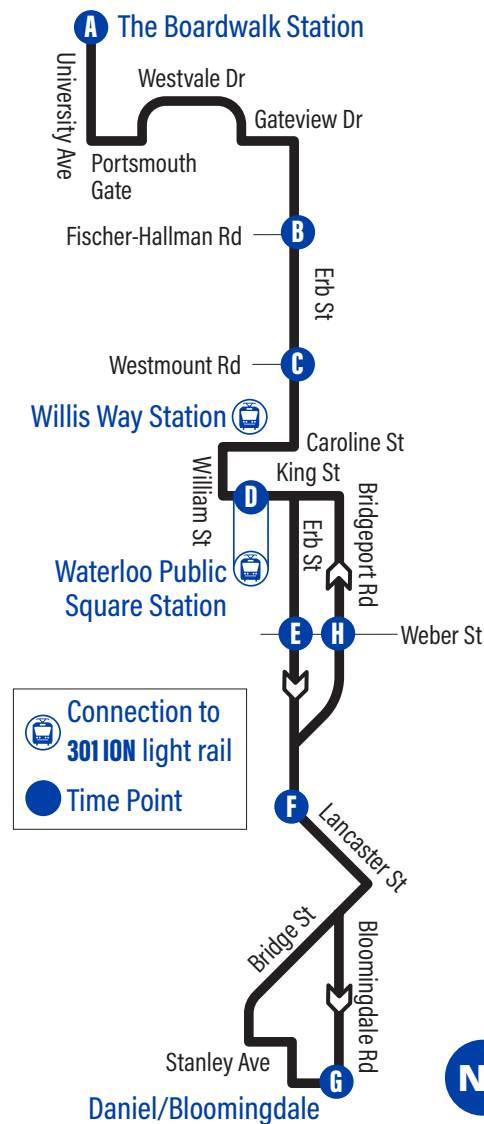

Bus Stops

to The Boardwalk Station

G Daniel / Bloomingdale 2434	King / William 1959
Bloomingdale / Stanley 2436	Willis Way Station 1960
Bloomingdale / Prince 2437	Erb / Father David Bauer 1961
Bloomingdale / Horning 2438	Erb / Avondale 1963
Bridge / Tyson 2439	Erb / Roslin 1964
Lancaster / Bridge 1943	Erb / Dietz 1965
Lancaster / General 1944	C Erb / Westmount 1966
Lancaster / Lang 1945	Erb / Mcdougall 1967
F Bridgeport Rd. / Lancaster 1946	Erb / Mulberry 1968
Bridgeport Rd. / Mackie 1947	Erb / Amos 1969
Bridgeport Rd. / Lang 1948	Erb / Culpepper 1970
Bridgeport Rd. / Goldbeck 1949	Erb / Churchill 1971
Bridgeport Rd. / Bluevale 1950	B Fischer-Hallman / Erb 5059
Bridgeport Rd. / Margaret 1951	Westvale / Gateview 5053
Bridgeport Rd. / Ellis 1952	Westvale / Heather Hill 1986
H Bridgeport Rd. / Weber 1954	Westvale / Edenvally 1988
Bridgeport Rd. / Devitt 1955	Westvale / Thorndale 4067
Bridgeport Rd. / Pepler 1956	Westvale / Cardiff 4065
King / Bridgeport Rd. 1957	Portsmouth / Springfield 4063
D Waterloo Public Square Station 4015	University Ave. / Portsmouth 3880
	University Ave. / Baker 3662
	A The Boardwalk Station 4003

GRAND RIVER TRANSIT

5

Effective: April 24, 2023

519-585-7555 www.grt.ca TTY: 519-575-4608
Text: 57555 & key in your bus stop number