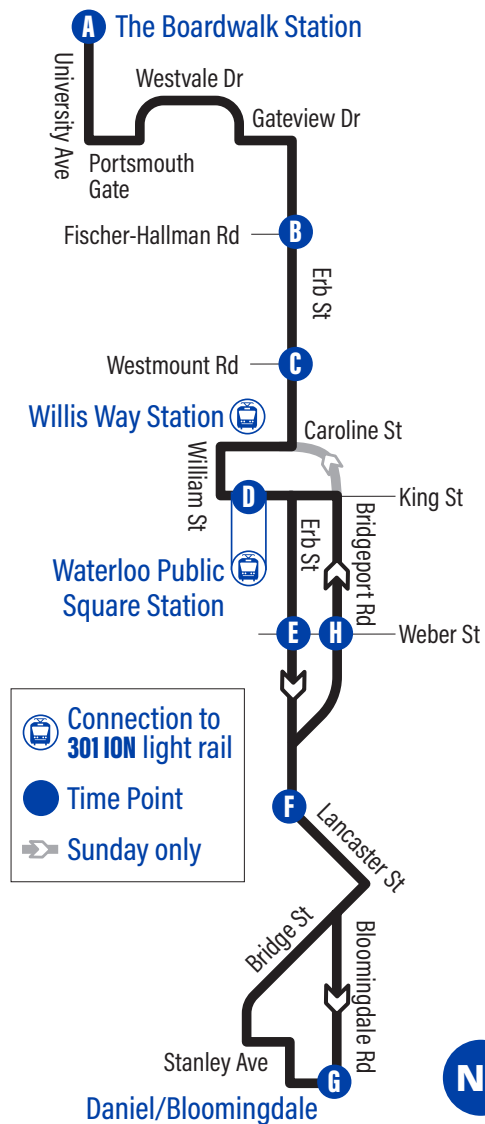

Bus Stops

to The Boardwalk Station

G Daniel / Bloomingdale 2434	King / William 1959
	Willis Way Station 1960
Bloomingdale / Stanley 2436	Erb / Father David Bauer 1961
Bloomingdale / Prince 2437	Erb / Avondale 1963
	Erb / Roslin 1964
Bloomingdale / Horning 2438	Erb / Dietz 1965
Bridge / Tyson 2439	C Erb / Westmount 1966
Lancaster / Bridge 1943	Erb / Mcdougall 1967
Lancaster / General 1944	Erb / Mulberry 1968
Lancaster / Lang 1945	Erb / Amos 1969
	Erb / Culpepper 1970
F Bridgeport Rd. / Lancaster 1946	Erb / Churchill 1971
Bridgeport Rd. / Mackie 1947	B Fischer-Hallman / Erb 5059
Bridgeport Rd. / Lang 1948	Westvale / Gateview 5053
	Westvale / Heather Hill 1986
Bridgeport Rd. / Goldbeck 1949	Westvale / Edenvally 1988
Bridgeport Rd. / Bluevale 1950	Westvale / Thorndale 4067
Bridgeport Rd. / Margaret 1951	Westvale / Cardiff 4065
Bridgeport Rd. / Ellis 1952	Portsmouth / Springfield 4063
H Bridgeport Rd. / Weber 1954	University Ave. / Portsmouth 3880
Bridgeport Rd. / Devitt 1955	University Ave. / Baker 3662
Bridgeport Rd. / Peppler 1956	
King / Bridgeport Rd. 1957	A The Boardwalk Station 4003
D Waterloo Public Square Station 4015	

Fares and schedules are subject to change without notice. Weather and road conditions may cause schedule delays.

Erb

GRT
GRAND RIVER TRANSIT

5

Effective: September 4, 2023

easyGo

519-585-7555 www.grt.ca TTY: 519-575-4608
Text: 57555 & key in your bus stop number