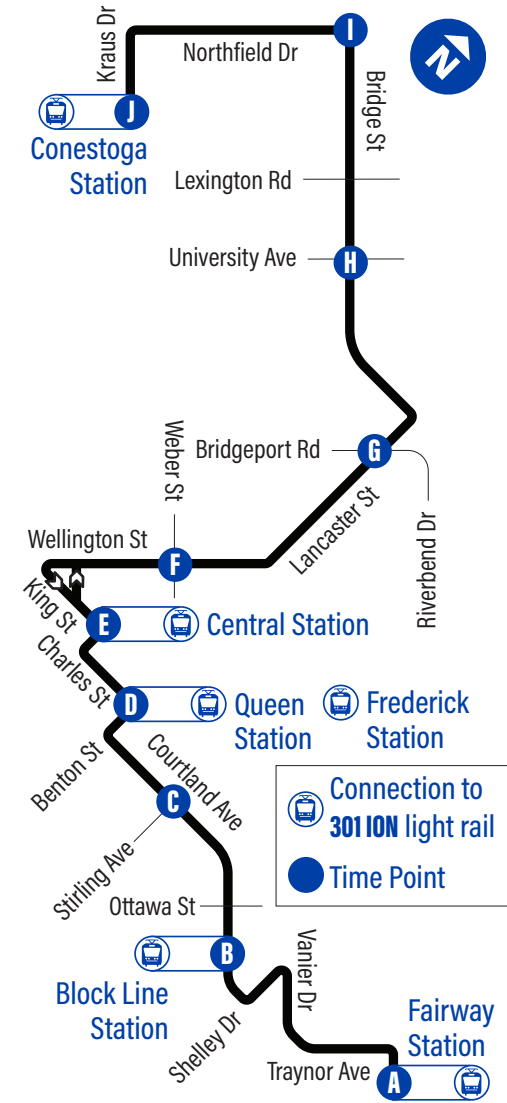

GRT
GRAND RIVER TRANSIT

6

Effective: May 18, 2020

easyGO

519-585-7555 www.grt.ca TTY: 519-575-4608
Text: 57555 & key in your bus stop number