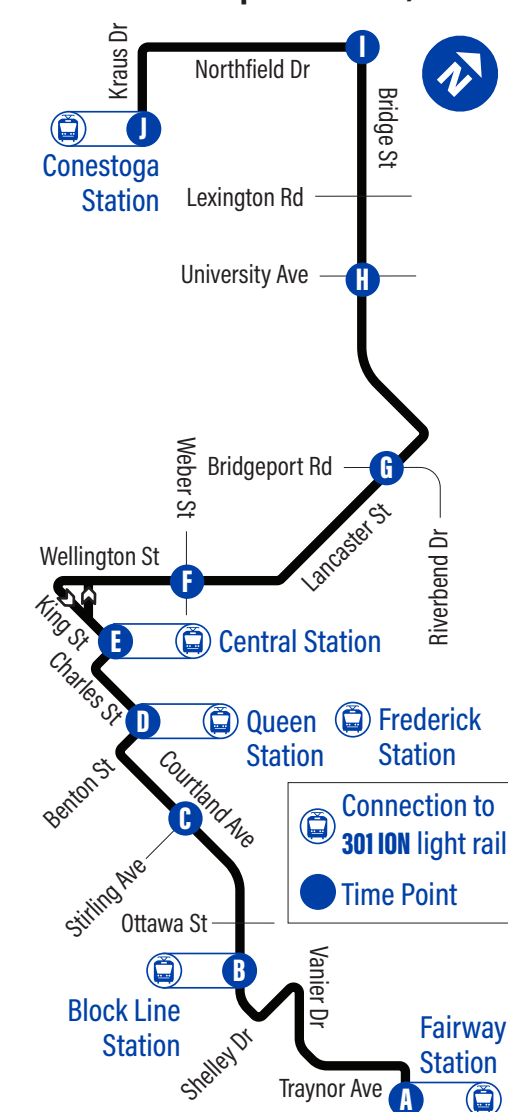

Effective: September 7, 2020