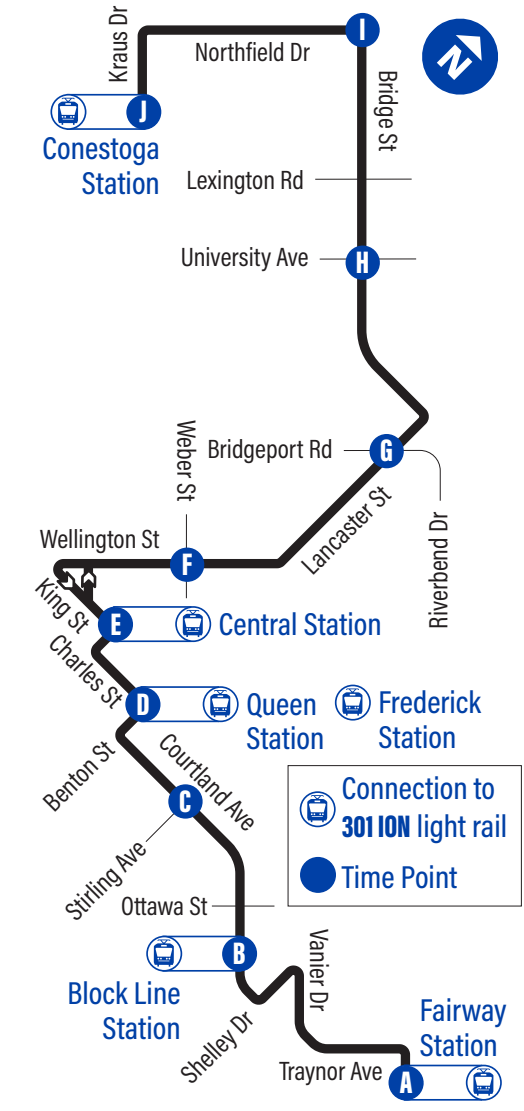

to Fairway Station

J Conestoga Station	1126
Kraus / Conestogo	2809
Kraus / Northfield	2810
Northfield / Davenport	4042
Northfield / Wissler	1920
I Bridge / Northfield	4051
Bridge / Chesapeake (North)	4038
Bridge / Path To Wissler	4029
Bridge / Chesapeake (South)	4036
Bridge / Eastbridge	4035
Bridge / Whitmore	3783
Bridge / Lexington	3784
Bridge / Dansbury	3679
Bridge / Crimson	3680
H Bridge / University Ave.	4032
Bridge / Bechtel Park	4030
Bridge / Bridle	1941
Bridge / Woolwich	1942
Lancaster / Bridge	1943
Lancaster / General	1944
G Lancaster / Lang	1945
Lancaster / Hamel	2440
Lancaster / Union	2441
Lancaster / Ash	2442
Lancaster / Arnold	2443
Lancaster / Guelph	2444
Lancaster / Hill	2445
Lancaster / Louisa	2446
Wellington / Major	2447
Wellington / St Leger	2448
F Wellington / Margaret	2449
Wellington / Ahrens	2450
Wellington / Weber	3744
Wellington / Duke	2451
Wellington / Moore	2453
Wellington / King	2454
E Central Station	1901
Charles / Water	1273
D Benton / Church	2713
Benton / Courtland	2714
Courtland / Peter	2715
Courtland / Madison	2716
C Courtland / Stirling	3618
Courtland / Palmer	2718
Courtland / Kent	2719
Courtland / Grenville	2721
Courtland / Sydney	2722
Courtland / Carwood	2724
Courtland / Overland	2725
Courtland / Hayward	2115
B Block Line Station	1463
Vanier / Vanier Park	2730
Vanier / Siebert	2731
Traynor / Vanier	2732
Traynor / Belwood	2733
Traynor / Balfour	2734
Traynor / Wilson	2735
Wilson / Traynor	2594
Wilson / Balfour	2595
A Fairway Station	3493

Bridge-Courtland

6

GRAND RIVER TRANSIT

Effective: September 5, 2022

Connection to 301 ION light rail
Time Point

Monday to Friday Schedule

Saturday Schedule

to Conestoga Station