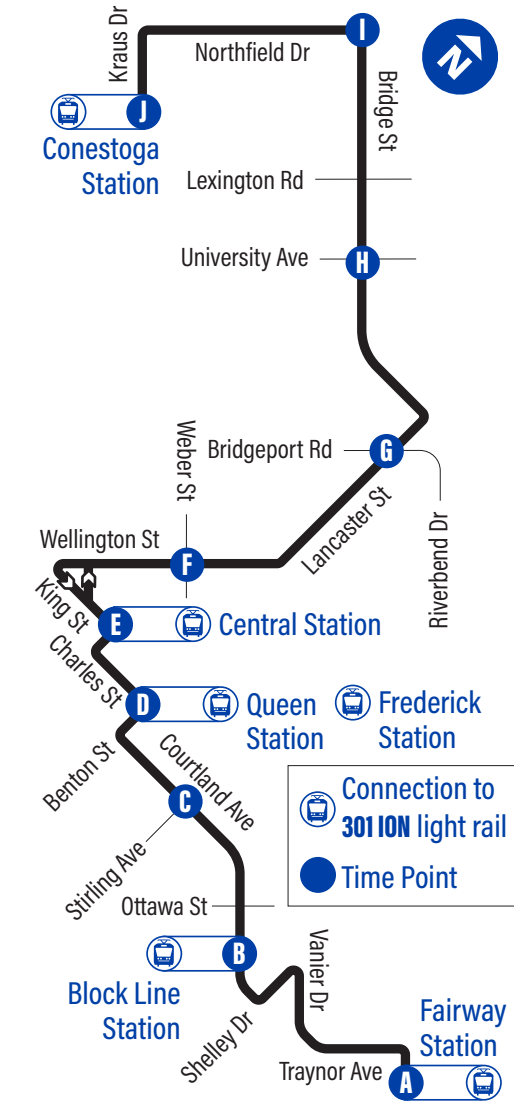

GRT
GRAND RIVER TRANSIT

6

Effective: January 2, 2023

easyGO

519-585-7555 www.grt.ca TTY: 519-575-4608
Text: 57555 & key in your bus stop number