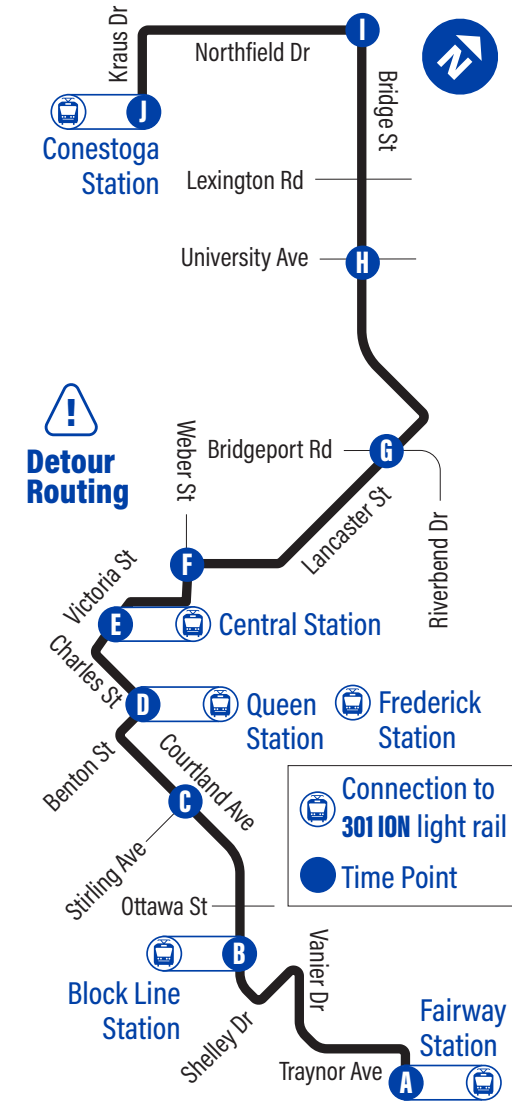

Effective: September 4, 2023