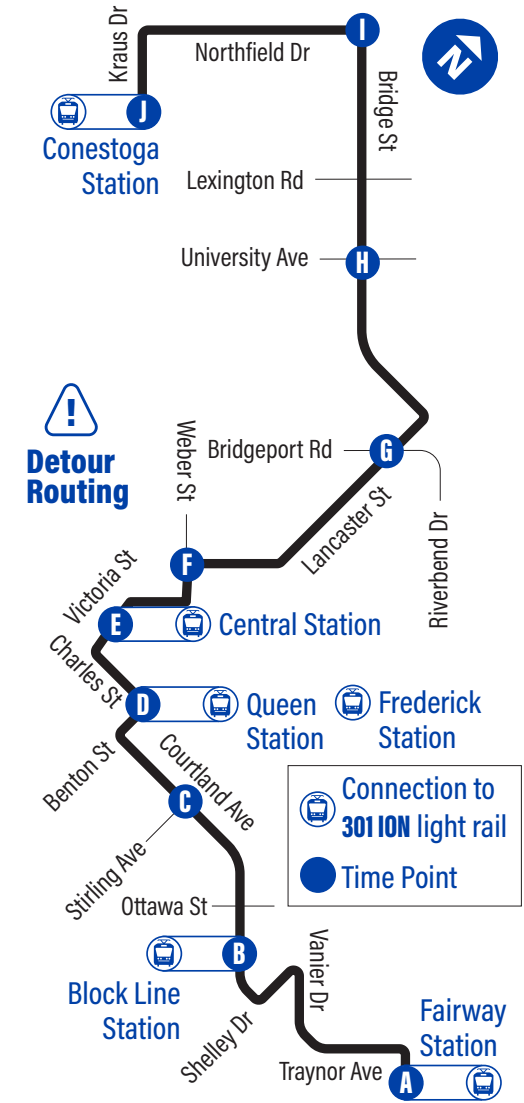

J Conestoga Station	1126
Kraus / Northfield	2810
Northfield / Davenport	4042
Northfield / Wissler	1920
120 Northfield Dr	4008
I Bridge / Northfield	4051
Bridge / Chesapeake (North)	4038
Bridge / Path To Wissler	4029
Bridge / Chesapeake (South)	4036
Bridge / Eastbridge	4035
Bridge / Whitmore	3783
Bridge / Lexington	3784
Bridge / Dansbury	3679
Bridge / Crimson	3680
H Bridge / University Ave.	4032
Bridge / Bechtel Park	4030
Bridge / Bridle	1941
Bridge / Woolwich	1942
Lancaster / Bridge	1943
Lancaster / General	1944
G Lancaster / Lang	1945
Lancaster / Hamel	2440
Lancaster / Union	2441
Lancaster / Ash	2442
Lancaster / Arnold	2443
Lancaster / Guelph	2444
Lancaster / Hill	2445
Lancaster / Louisa	2446
Wellington / Major	2447
Wellington / St Leger	2448
F Wellington / Margaret	2449
Wellington / Ahrens	2450
Wellington / Weber	3744
Victoria / Kitchener Rail Station	2539
E Central Station	1474
Charles / Water	1273
D Benton / St George	2713
Courtland / Peter	2715
Courtland / Madison	2716
C Courtland / Stirling	3618
Courtland / Palmer	2718
Courtland / Kent	2719
Courtland / Grenville	2721
Courtland / Sydney	2722
Courtland / Carwood	2724
Courtland / Overland	2725
Courtland / Hayward	2115
B Block Line Station	1463
Vanier / Vanier Park	2730
Vanier / Siebert	2731
Traynor / Vanier	2732
Traynor / Belwood	2733
Traynor / Balfour	2734
Wilson / Traynor	2594
Wilson / Balfour	2595
A Fairway Station	3495

Bridge-Courtland

6

Effective: September 2, 2024

519-585-7555 www.grt.ca TTY: 519-575-4608
Text: 57555 & key in your bus stop number