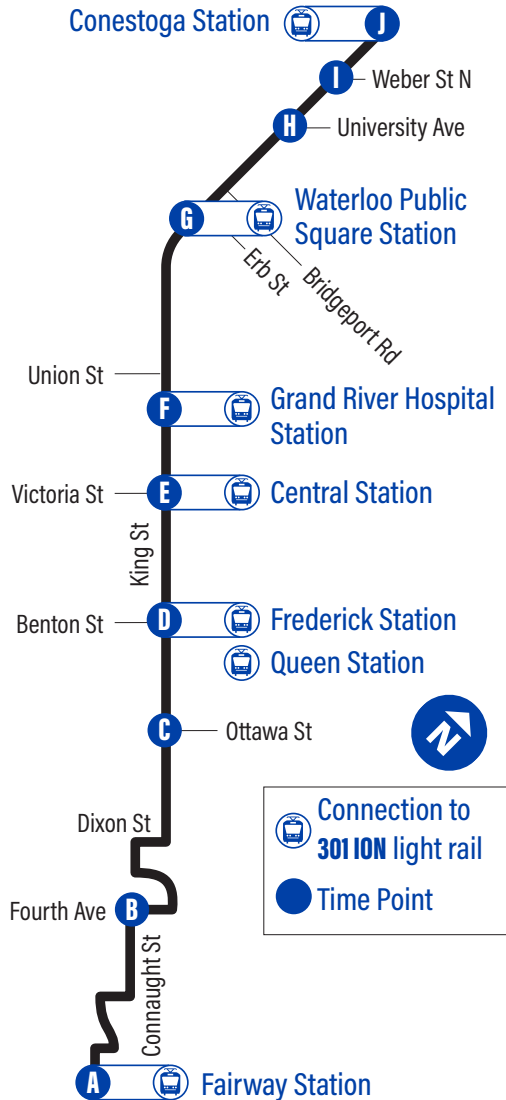

to Fairway Station

J Conestoga Station	1125
King / Path To Bauer	2504
King / Manulife	2505
King / Blue Springs	2507
I King / Weber	2508
King / Columbia	2509
King / Hickory	2532
King / University Ave. (North Side)	1165
H King / University Ave. (South Side)	2533
King / Ezra	3581
King / Central	2535
King / Bridgeport Rd.	1957
G Waterloo Public Square Station	4048
King / William	1959
Allen Station	2536
King / Union	2538
F Grand River Hospital Station	2540
King / Kitchener Collegiate Institute	2542
King / Agnes	2543
King / Wellington	2544
E Central Station	1901
King / Water	2457
King / Gaukel	2458
King / Queen	2562
D Frederick Station	2561
King / Scott	3730
King / Kitchener Market	1887
King / Cameron	2565
King / Pandora	3579
King / Stirling	2567
King / Borden	2568
C King / Ottawa	2569
King / Sydney	2570
King / Rockway Centre	2571
King / Rockway Gardens	2572
Eckert / Dixon	3661
First / Eckert	2573
Fourth / Kingsway	2575
B Fourth / Connaught	2576
Connaught / Sixth	2577
Connaught / Franklin	2578
Connaught / Woodhaven	2580
Traynor / Connaught	2581
Greenfield / Traynor	2582
Greenfield / Kingsway	2583
A Fairway Station	3490

King

7

Effective: April 24, 2023

easyGO