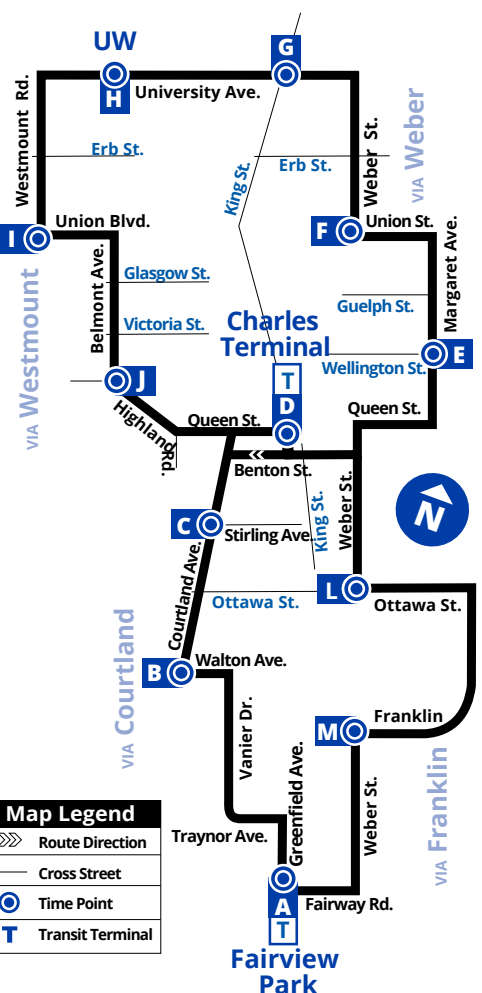

Sunday/Holiday Schedule

to University/King

Stop	7:35	7:41	7:47	8:02	8:07	8:11	8:15	8:21	8:25	8:32
Fairview Park	A	M	L	B	C	D	D	J	I	G
Weber / Franklin										
Weber / Ottawa										
Walton / Vanier										
Courtland / Stirling										
Charles Terminal (Arrive)										
Charles Terminal (Depart)										
Highland / Belmont										
Westmount / Union										
UW / Seagram										
Wellington / Margaret										
Union / Weber										
King / University										

to Fairview Park

Stop	7:40	7:50	7:55	8:01	8:07	8:29	8:33	8:40	8:45	8:53	8:59	9:01
King / University	G	K	L	M	F	E	D	D	C	I	H	B
UW / Seagram												
Westmount / Union												
Highland / Belmont												
Union / Weber												
Wellington / Margaret												
Charles Terminal (Arrive)												
Charles Terminal (Depart)												
Weber / Ottawa												
Weber / Franklin												
Courtland / Stirling												
Walton / Vanier												
Fairview Park												

XX:XX These trips are northbound via Courtland &/or Weber
XX:XX These trips are northbound via Franklin &/or Westmount

XX:XX These trips are southbound via Weber &/or Courtland
XX:XX These trips are southbound via Westmount &/or Franklin

University/King-Fairview Park

Effective: September 7, 2015

EasyGO makes taking transit easy

1. Online Trip Planner: www.grt.ca
2. Next Bus Text: get information on the next bus times sent to your phone (does not apply to Flex Stops) **Text 57555 + (4 digit bus stop #)**
3. Next Bus Call: call to hear the next bus times for your stop (does not apply to Flex Stops) **519-585-7555**
4. EasyGO Mobile: GRT's official mobile application for real-time bus departure information **Available on Android, Blackberry, iOS & Windows App Stores**
5. EasyGO Real-Time Desktop Map: plan trips by seeing and click on different routes and stops **www.grt.ca**

EasyGO Stops

to Fairview Park

VIA Weber & Courtland

Stop	Time
G University / King	2785
University / Regina	2786
University / Weber	2787
Weber / Marshall	2833
Weber / Noecker	2834
Weber / Lincoln	2835
Weber / Erb	3606
Weber / Allen	2836
Weber / Rodney	2837
F Union / Weber	2467
Union / Ellis	2468
Union / Margaret	2469
Margaret / Fairfield	2471
Margaret / Guelph	2472
Margaret / Wilhelm	2838
E Margaret / Wellington	2839
Margaret / Victoria	2840
Margaret / Queen	2841
Margaret / Ahrens	2358
Weber / Frederick	2842
Frederick / King	1088
King / Queen	1889
King / Ontario	1890
D Charles Terminal	2546
Benton / Church	2713
Benton / Courtland	2714
Courtland / Peter	2715
Courtland / Madison	2716
C Courtland / Stirling	3618
Courtland / Palmer	2718
Courtland / Kent	2719
Courtland / Borden	2720
Courtland / Ottawa	2721
Courtland / Sydney	2722
Courtland / Carwood	2724
Courtland / Overland	2725
Walton / Kipling	2726
B Walton / Vanier	2727
Vanier / Erie	2728
Vanier / Kipling	2729
Vanier / Shelley	2730
Vanier / Siebert	2731
Traynor / Vanier	2732
Traynor / Belwood	2733
Traynor / Balfour	2734
Traynor / Wilson	2735
Greenfield / Traynor	2582
Greenfield / Kingsway	2583
A Fairview Park	3228

VIA Westmount & Franklin