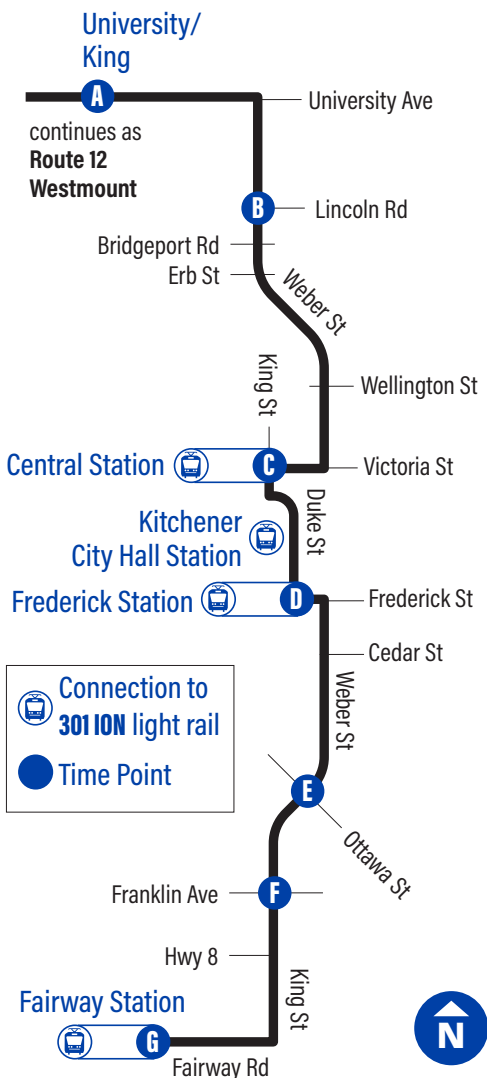

Effective: September 7, 2020

A.M.	0:00
P.M.	0:00

519-585-7555 www.grt.ca TTY: 519-575-4608
Text: 57555 & key in your bus stop number

Fares and schedules are subject to change without notice. Weather and road conditions may cause schedule delays.

Connection to 301 ION light rail