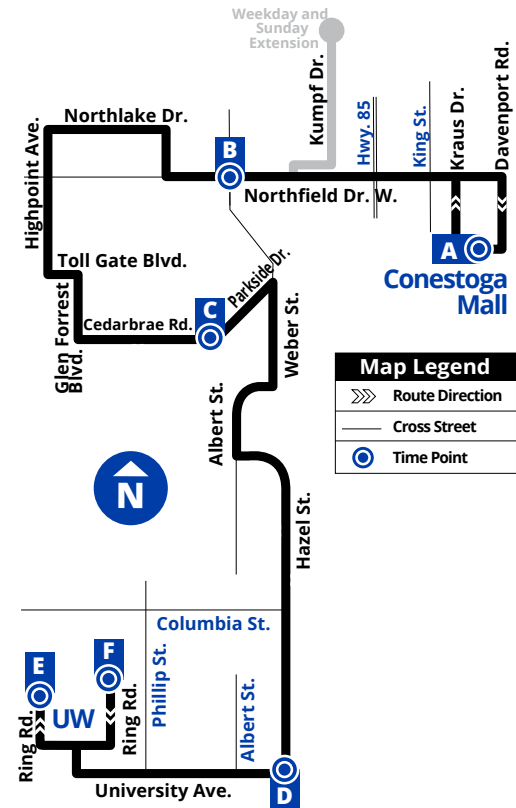

Lakeshore

Route 9

Effective: January 4, 2016

519-585-7555 www.grt.ca TTY: 519-575-4608
Text: 57555 & key in your bus stop number

For the most current bus stop listing, please visit grt.ca