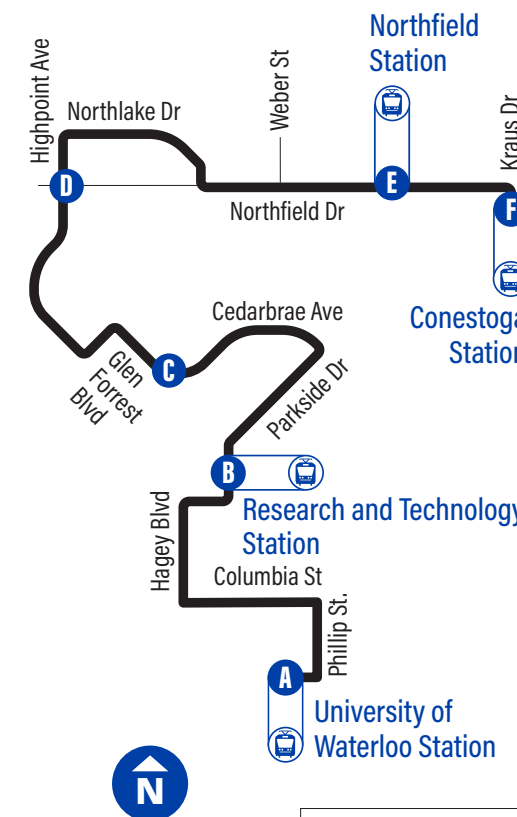

Lakeshore

9

Effective: January 8, 2024

Connection to 301 ION light rail
Time Point