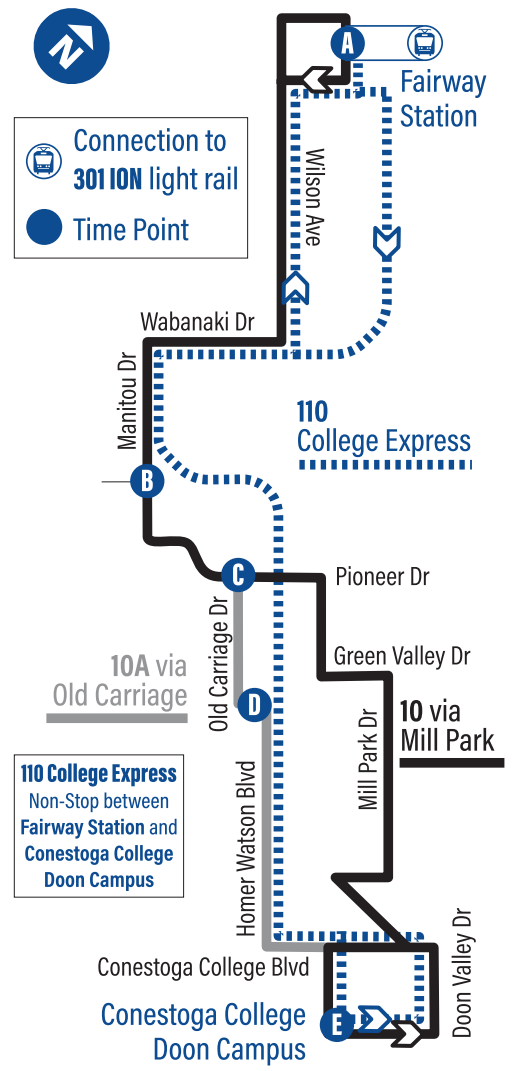

519-585-7555 www.grt.ca TTY: 519-575-4608 Text: 57555 & key in your bus stop number