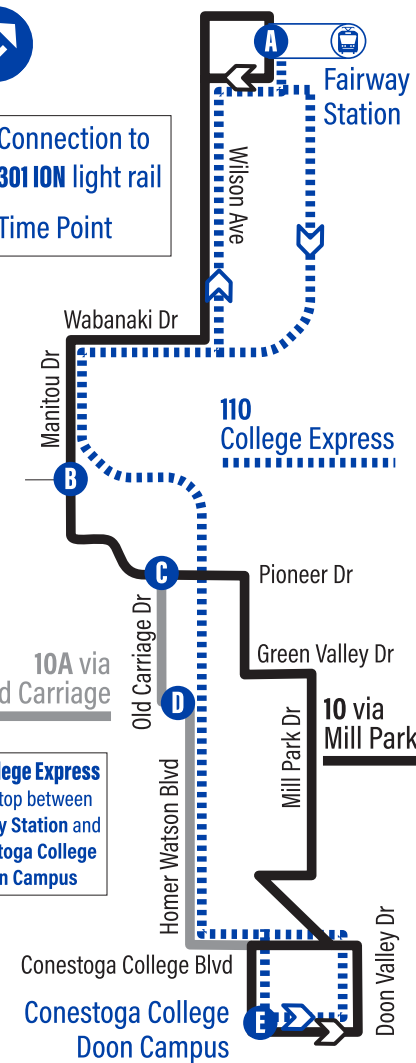

E Conestoga College Doon Campus - Door 3	1732

Connection to 301 ION Light Rail

0:00

Route 10A - Monday to Friday schedule:
No service during Christmas period

0:00

No spring / summer / Christmas service

Bus Stops

to Fairway Station

E Conestoga College Doon Campus - Door 3	1732
Wilson / Webster	1698
805 Wilson Ave.	1699
D Old Carriage / Homer Watson	1828
100 Old Carriage Dr.	1829
C Pioneer / Pioneer Park Plaza	1830
Doon Valley / Pinnacle	1735
Pinnacle / Doon Valley	1736
Pinnacle / Amherst	1737
Pinnacle / Old Mill	1738
Old Mill / Roos	1739
Green Valley / Mill Park	1740
Green Valley / Arrowhead	1741
Green Valley / Pioneer	1742
Pioneer / Homer Watson	1743
Pioneer / Pioneer Park Plaza	1744
Pioneer / Bechtel	1746
365 Pioneer Dr.	1747
Pioneer / Doon Village	1748
B Doon Village / Farrier	1755
Manitou / Homer Watson	1756
421 Manitou Dr.	1757
Manitou / Sasaga	1758
650 Wabanaki Dr.	1759
Wabanaki / Wilson	1760
915 Wilson Ave.	1761
808 Wilson Ave.	1762
Wilson / Goodrich	1763
Wilson / Fairway	1764
B Fairway Station	3489

Pioneer | College Express

10 | 110

Effective: April 24, 2023

Connection to 301 ION light rail
Time Point

110 College Express
Non-Stop between Fairway Station and Conestoga College Doon Campus

easyGo

519-585-7555 www.grt.ca TTY: 519-575-4608
Text: 57555 & key in your bus stop number