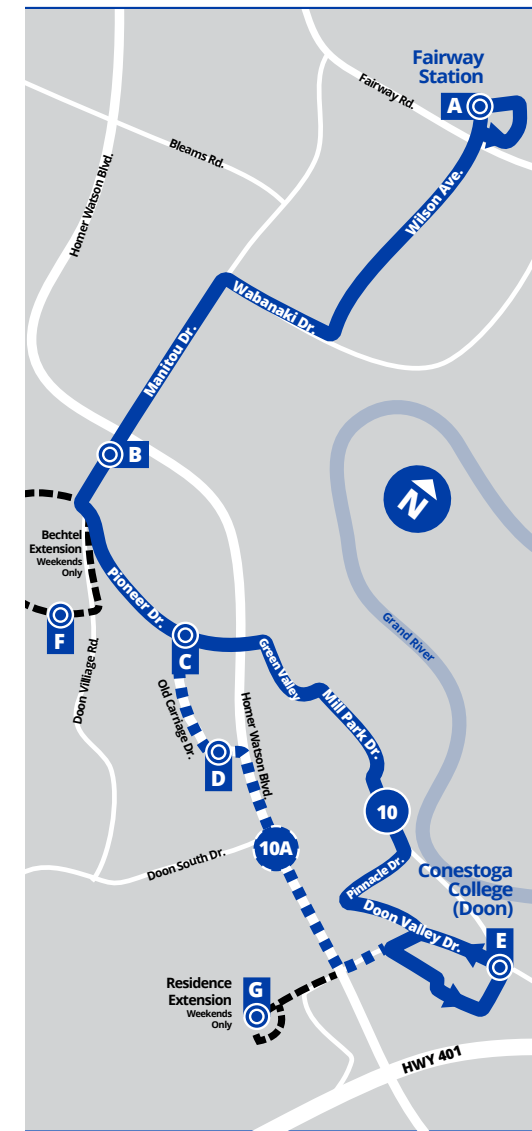

E Conestoga College - Doon Campus (Door 3)	1732

To Fairway Station

E Conestoga College - Doon Campus (Door 3)	1732
Conestoga College Daycare	1733
Doon Valley / Orchard Mill	1734

Extension to College Residence	
Conestoga College Entrance	1728

G Conestoga College Residence	1729
Conestoga College Entrance	3641

10 via Mill Park

Doon Valley / Pinnacle	1735
Pinnacle / Doon Valley	1736
Pinnacle / Amherst	1737
Pinnacle / Old Mill	1738
Old Mill / Roos	1739
Green Valley / Mill Park	1740
Green Valley / Arrowhead	1741
Green Valley / Pioneer	1742
Pioneer / Homer Watson	1743

C Pioneer / Old Carriage

Pioneer / Bechtel	1746
Pioneer / Upper Canada	1747
Pioneer / Doon Village	1748

Extension to Bechtel	
Pioneer / Perin	1749

F Pioneer / Black Walnut	1750
Bechtel / Sabrina	1751
Bechtel / Anvil	1752
Doon Village / Bechtel	1753
Doon Vlg / Wilkwy Wheatfield	1754

B Doon Village / Farrier

Manitou / Cayuga	1756
334 Manitou	1757
Manitou / Wabanaki	1758
Wabanaki / Kevco	1759
Wabanaki / Wilson	1760
Wilson / Wabanaki	1761
808 Wilson	1762
Wilson / Goodrich	1763
Wilson / Fairway	1764

A Fairway Station	1553

For the most current bus stop listing, visit www.grt.ca

Pioneer

GRT Route 10

Effective: September 3, 2018

519-585-7555 www.grt.ca TTY: 519-575-4608
Text: 57555 & key in your bus stop number