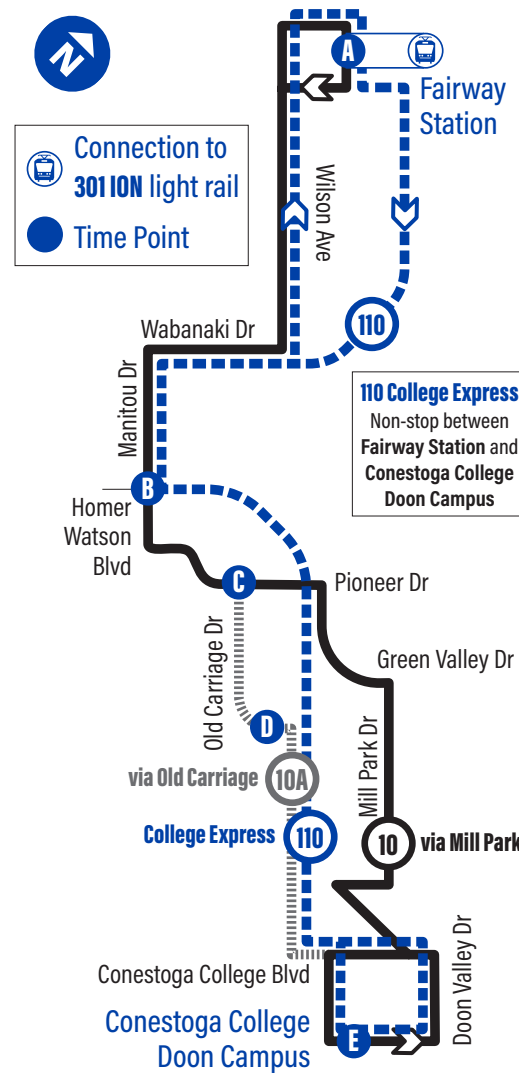

Fares and schedules are subject to change without notice. Weather and road conditions may cause schedule delays.