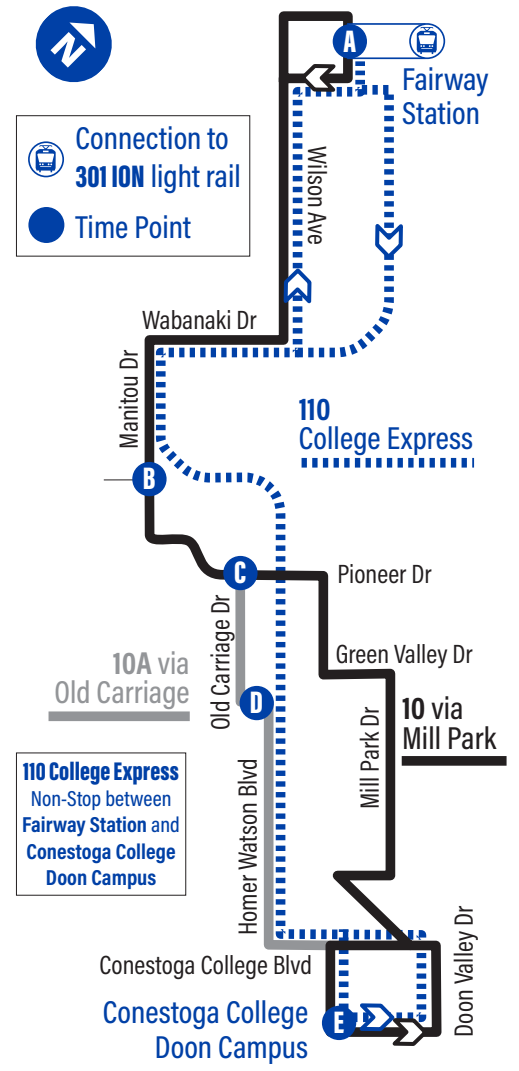

Route 110 - Monday to Friday Schedule

to Conestoga College
Depart >>> Arrive >>>

to Fairway Station
Depart >>> Arrive >>>

Fairway Station	Conestoga College Doon Campus - Door 3	Conestoga College Doon Campus - Door 3	Fairway Station
A	E	E	A
7:15	7:30	6:55	7:08
7:22	7:37	7:25	7:38
7:30	7:45	7:40	7:53
7:40	7:55	7:55	8:08
7:58	8:13	8:10	8:23
8:13	8:28	8:25	8:38
8:28	8:43	8:40	8:53
8:43	8:58	8:55	9:08
8:58	9:13	9:10	9:23
9:13	9:28	9:25	9:37
9:28	9:42	9:40	9:52
9:43	9:57	9:55	10:07
9:58	10:12	10:10	10:22
10:13	10:27	10:25	10:37
10:28	10:42	10:40	10:52
10:43	10:57	10:55	11:07
10:58	11:12	11:10	11:22
11:13	11:27	11:25	11:37
11:28	11:42	11:40	11:52
11:43	11:57	11:55	12:07
11:58	12:12	12:10	12:22
12:13	12:27	12:25	12:37
12:28	12:42	12:40	12:52
12:43	12:57	12:55	1:07
12:58	1:12	1:10	1:22
1:13	1:27	1:25	1:37
1:28	1:42	1:40	1:52
1:43	1:57	1:55	2:07
1:58	2:12	2:10	2:22
2:13	2:27	2:25	2:37
2:28	2:42	2:40	2:52
2:43	2:57	2:55	3:07
2:58	3:12	3:10	3:22
3:13	3:27	3:25	3:37
3:28	3:42	3:40	3:52
3:43	3:57	3:55	4:07
3:58	4:12	4:10	4:22
4:13	4:27	4:25	4:37
4:28	4:42	4:40	4:52
4:43	4:57	4:55	5:07
4:58	5:12	5:10	5:22
5:13	5:27	5:25	5:37
5:28	5:42	5:40	5:52
5:43	5:57	5:55	6:07
5:58	6:12	6:10	6:22
6:10	6:25	6:25	6:38
6:40	6:55	6:55	7:08
7:10	7:25	7:25	7:38
7:40	7:55	7:55	8:08
8:10	8:25	8:25	8:38
8:40	8:55	8:55	9:08

Pioneer | College Express

GRT
GRAND RIVER TRANSIT

10 | 110

Effective: October 7, 2019

519-585-7555 www.grt.ca TTY: 519-575-4608
Text: 57555 & key in your bus stop number