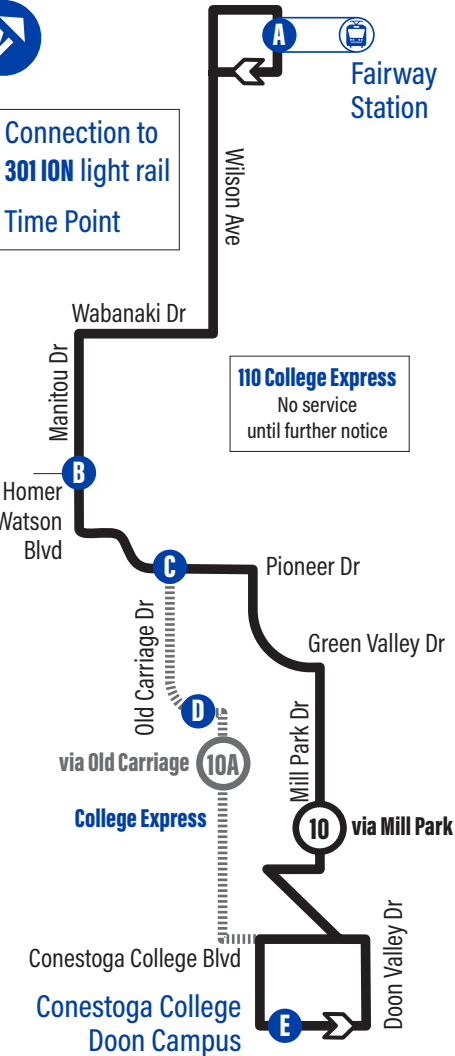

to Fairway Station

Depart >>> >>> Arrive

Conestoga College Doon Campus - Door 3 E	Pioneer / Pioneer Park Plaza C	Doon Village / Farrier B	Fairway Station A
7:50	7:57	8:01	8:09
8:20	8:27	8:31	8:39
8:50	8:57	9:01	9:09
9:20	9:27	9:31	9:39
9:50	9:57	10:01	10:09
10:20	10:28	10:32	10:40
10:50	10:58	11:02	11:10
11:20	11:28	11:32	11:40
11:50	11:58	12:02	12:10
12:20	12:28	12:32	12:40
12:50	12:58	1:02	1:10
1:20	1:28	1:32	1:40
1:50	1:58	2:02	2:10
2:20	2:28	2:32	2:40
2:50	2:58	3:02	3:10
3:20	3:28	3:32	3:40
3:50	3:58	4:02	4:10
4:20	4:28	4:32	4:40
4:50	4:58	5:02	5:10
5:20	5:28	5:32	5:40
5:50	5:58	6:02	6:10
6:20	6:28	6:32	6:40
6:50	6:58	7:02	7:10
7:20	7:28	7:32	7:40
7:50	7:58	8:02	8:10
8:20	8:28	8:32	8:40
8:50	8:58	9:02	9:10
9:20	9:28	9:32	9:40
9:50	9:58	10:02	10:10
10:20	10:27	10:31	10:39
10:50	10:57	11:01	11:09
11:20	11:27	11:31	11:39

XX:XX No Holiday service

Connection to 301 ION Light Rail

Fares and schedules are subject to change without notice. Weather and road conditions may cause schedule delays.

Pioneer | College Express

10

Effective: January 4, 2021

Connection to 301 ION light rail
Time Point

No service on Route 110 College Express until further notice

519-585-7555 www.grt.ca TTY: 519-575-4608
Text: 57555 & key in your bus stop number