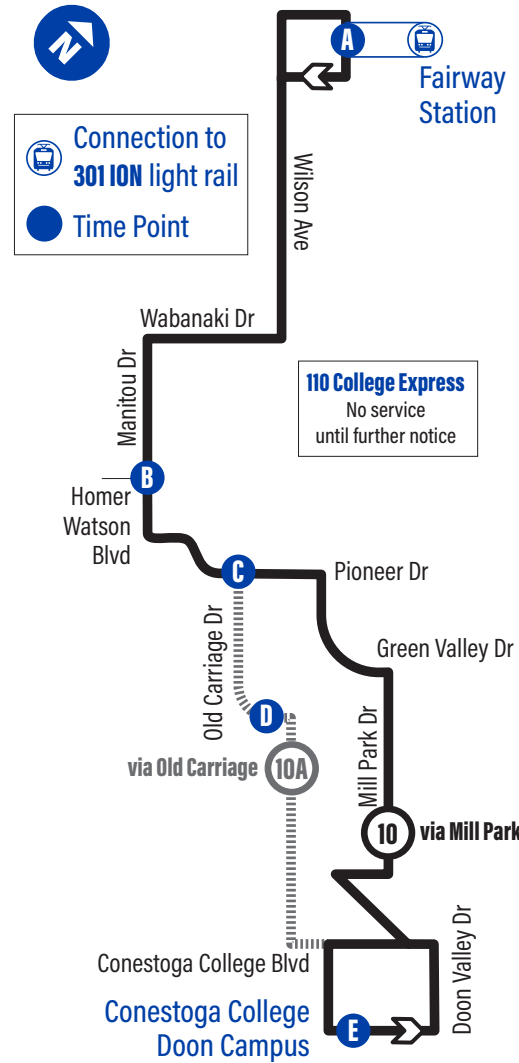

to Fairway Station

Depart >>> >>> Arrive

Conestoga College Doon Campus - Door 3 E	Pioneer / Pioneer Park Plaza C	Doon Village / Farrier B	Fairway Station A
7:50	7:57	8:01	8:09
8:20	8:27	8:31	8:39
8:50	8:57	9:01	9:09
9:20	9:27	9:31	9:39
9:50	9:57	10:01	10:09
10:20	10:28	10:32	10:40
10:50	10:58	11:02	11:10
11:20	11:28	11:32	11:40
11:50	11:58	12:02	12:10
12:20	12:28	12:32	12:40
12:50	12:58	1:02	1:10
1:20	1:28	1:32	1:40
1:50	1:58	2:02	2:10
2:20	2:28	2:32	2:40
2:50	2:58	3:02	3:10
3:20	3:28	3:32	3:40
3:50	3:58	4:02	4:10
4:20	4:28	4:32	4:40
4:50	4:58	5:02	5:10
5:20	5:28	5:32	5:40
5:50	5:58	6:02	6:10
6:20	6:28	6:32	6:40
6:50	6:58	7:02	7:10
7:20	7:28	7:32	7:40
7:50	7:58	8:02	8:10
8:20	8:28	8:32	8:40
8:50	8:58	9:02	9:10
9:20	9:28	9:32	9:40
9:50	9:58	10:02	10:10
10:20	10:27	10:31	10:39
10:50	10:57	11:01	11:09
11:20	11:27	11:31	11:39

XX:XX No stat holiday service

Fares and schedules are subject to change without notice. Weather and road conditions may cause schedule delays.

Connection to 301 ION Light Rail

No service on Route 110 College Express until further notice

Pioneer

10

Effective: April 5, 2021

519-585-7555   www.grt.ca   TTY: 519-575-4608
Text: 57555 & key in your bus stop number