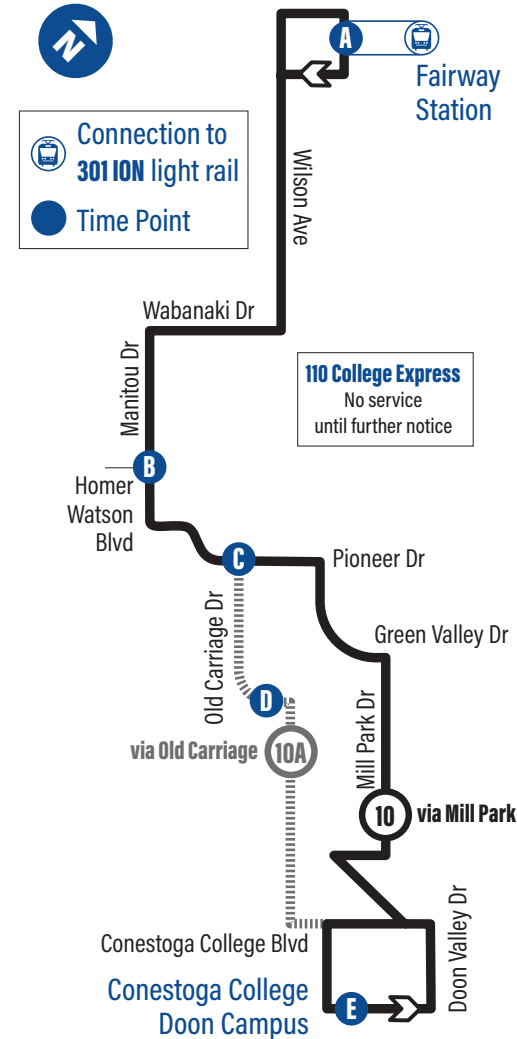

E Conestoga College Doon Campus - Door 3	1732
---	------

Bus Stops

to Fairway Station

E Conestoga College Doon Campus - Door 3	1732
Wilson / Webster	1698
805 Wilson Ave.	1699
D Old Carriage / Homer Watson	1828
100 Old Carriage Dr.	1829
C Pioneer / Pioneer Park Plaza	1830
Doon Valley / Pinnacle	1735
Pinnacle / Doon Valley	1736
Pinnacle / Amherst	1737
Pinnacle / Old Mill	1738
Old Mill / Roos	1739
Green Valley / Mill Park	1740
Green Valley / Arrowhead	1741
Green Valley / Pioneer	1742
Pioneer / Homer Watson	1743
Pioneer / Pioneer Park Plaza	1744
Pioneer / Bechtel	1746
365 Pioneer Dr.	1747
Pioneer / Doon Village	1748

B Doon Village / Farrier	1755
Manitou / Homer Watson	1756
421 Manitou Dr.	1757
Manitou / Sasaga	1758
650 Wabanaki Dr.	1759
915 Wilson Ave.	1761
808 Wilson Ave.	1762
Wilson / Goodrich	1763
Wilson / Fairway	1764

B Fairway Station	3489
--------------------------	------

Pioneer
10
GRAND RIVER TRANSIT

Effective: September 6, 2021

519-585-7555 www.grt.ca TTY: 519-575-4608
 Text: 57555 & key in your bus stop number

Fares and schedules are subject to change without notice.
 Weather and road conditions may cause schedule delays.

XX:XX Route 10A - Monday to Friday Schedule: No Service during Christmas period