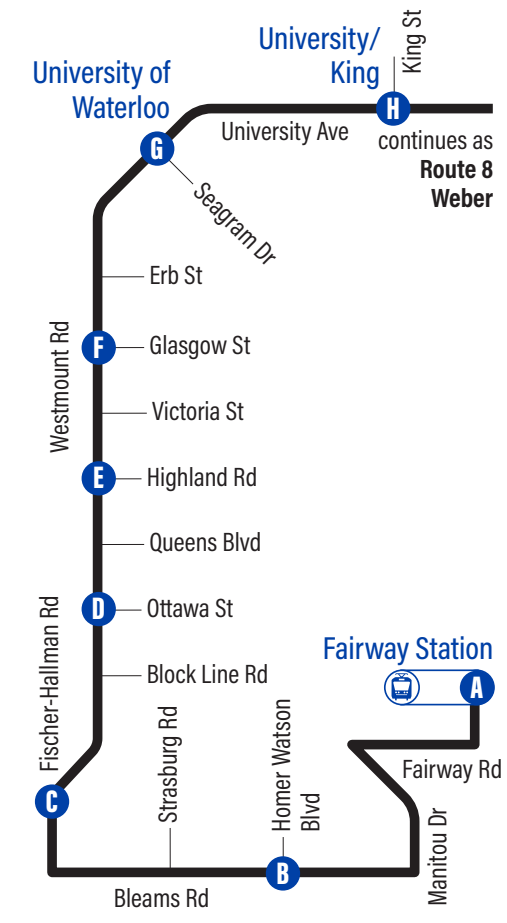

Continues as Route 8 to Fairway Station

Westmount

12

Effective: May 18, 2020

 Connection to 301 ION light rail
 Time Point

Monday to Friday Schedule

to University / King	
Depart >>>	>>>Arrive
A	B
Fairway Station	Bleams / Homer Watson
C	Fischer-Hallman Westmount
D	Westmount / Ottawa
E	Westmount / Highland
F	Westmount / Glasgow
G	University Ave / University of Waterloo
H	University Ave / King
6:00	6:07
6:30	6:37
7:00	7:07
7:30	7:37
8:00	8:07
8:30	8:37
9:00	9:07
9:30	9:38
10:00	10:08
10:30	10:38
11:00	11:08
11:30	11:38
12:00	12:08
12:30	12:38
1:00	1:08
1:30	1:38
2:00	2:08
2:30	2:38
3:00	3:08
3:30	3:38
4:00	4:08
4:30	4:38
5:00	5:08
5:30	5:38
6:00	6:08
6:30	6:38
7:00	7:08
7:30	7:38
8:00	8:08
8:30	8:38
9:00	9:08
9:30	9:38
10:00	10:07
10:30	10:37
11:00	11:07
11:30	11:37
12:00	12:07