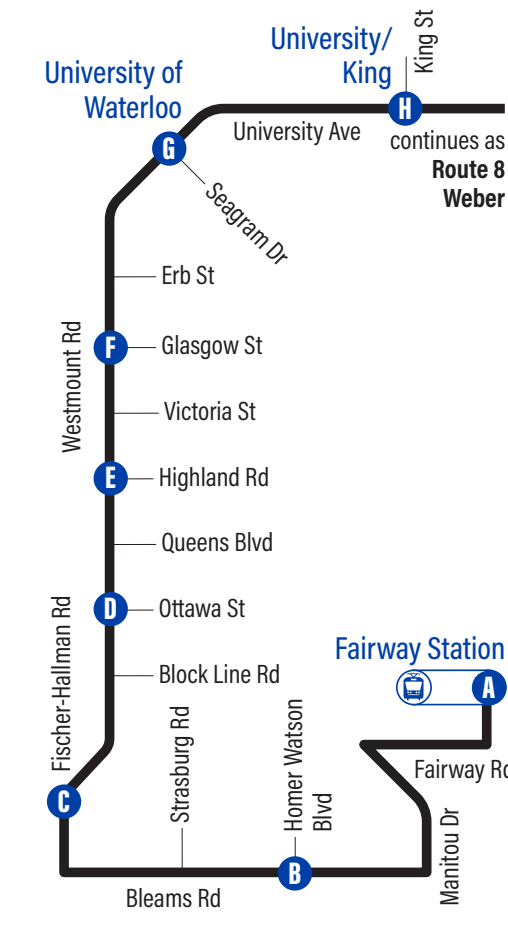

Continues as Route 8 to Fairway Station

Westmount

12

Effective: September 7, 2020

Connection to 301 ION light rail

Time Point

519-585-7555 www.grt.ca TTY: 519-575-4608
Text: 57555 & key in your bus stop number