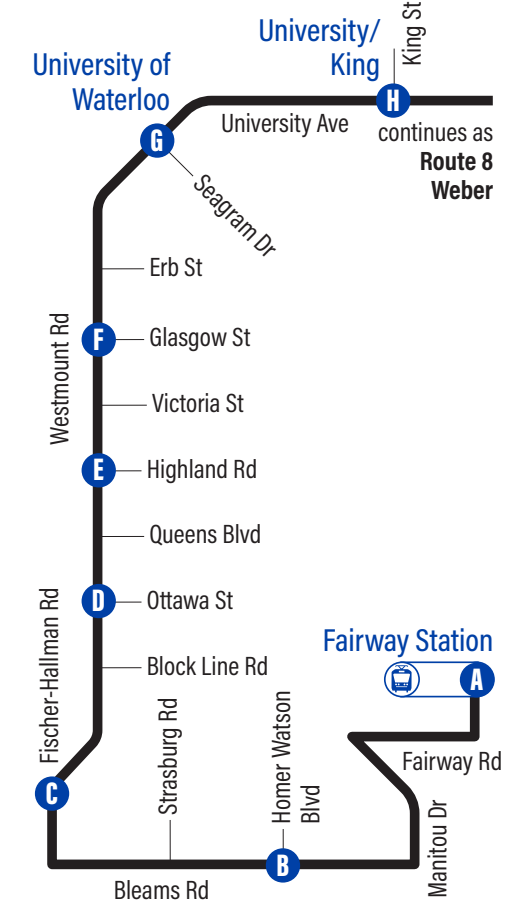

to Fairway Station

H University Ave. / King	3621
University Ave. / Wilfrid Laurier University	3619
University Ave. / Hemlock	2673
University Ave. / Sunview	2674
University Ave. / Phillip	2675
University Ave. / University Of Waterloo	2676
University Ave. / Ring Rd.	2677
Westmount / University Ave.	2678
Westmount / Westcourt	2679
Westmount / Erb	2680
Westmount / Lourdes	2681
Westmount / Dietz	2682
Westmount / William	2683
Westmount / John	2685
Westmount / Union	3920
Westmount / Glasgow	3919
Westmount / Westwood	3918
Westmount / Chopin	3917
Westmount / Victoria	3916
Westmount / Highland	3915
Westmount / Overlea	3178
Westmount / Queens	3179
Westmount / Forest Hill	3180
Westmount / Village	3086
Westmount / Stonybrook	3181
Westmount / Ottawa (North Side)	3182
Westmount / Ottawa (South Side)	3183
Westmount / Laurentian	3184
Westmount / Path To Williamsburg	1696
Westmount / Williamsburg	3185
Westmount / Block Line	2057
Westmount / Fischer-Hallman / Max Becker	3503
Fischer-Hallman / Rockwood	3504
Bleams / Washburn	2058
Bleams / Trillium	2059
Bleams / Colony	2060
Bleams / Strasburg	2105
Bleams / Century Hill	1846
Bleams / Homer Watson	1847
Bleams / Bullock	3607
Bleams / Otonabee	1848
Bleams / Manitou	1849
Manitou / Webster	1850
Fairway / Manitou	1851
589 Fairway Rd. S.	1852
Fairway / Wilson	1853
Fairway Station	3493

Continues as Route 8 to Fairway Station

Westmount

12

Effective: September 7, 2020

Connection to 301 ION light rail

Time Point

519-585-7555 www.grt.ca TTY: 519-575-4608
Text: 57555 & key in your bus stop number