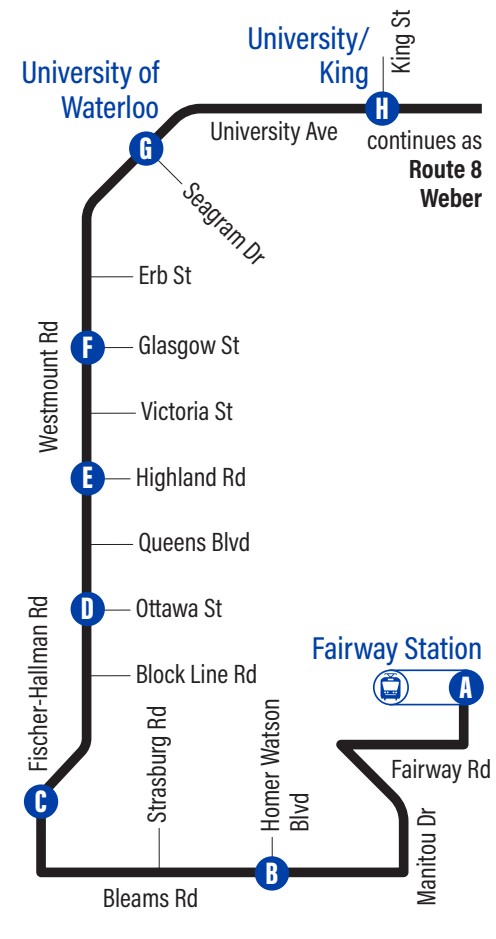

Continues as Route 8 to Fairway Station

Effective: January 4, 2021

Connection to 301 ION light rail
Time Point