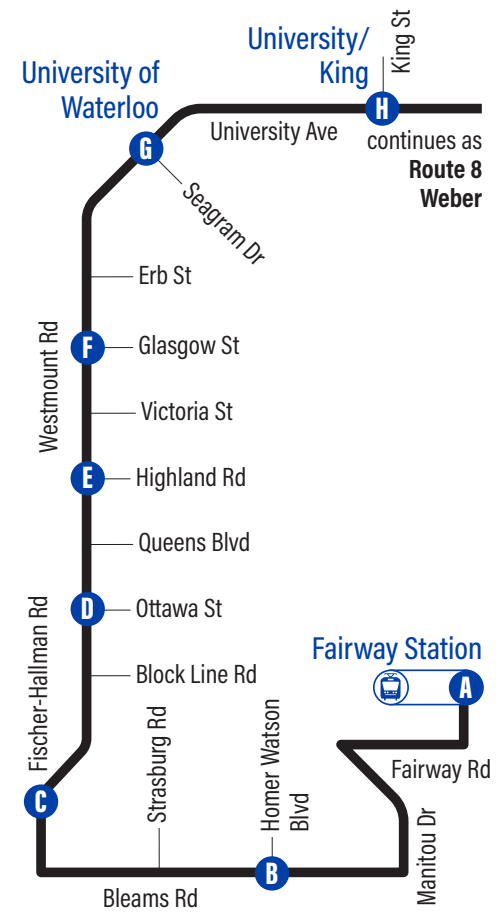

Continues as Route 8 to Fairway Station

Westmount

12

Effective: April 5, 2021

Connection to 301 ION light rail

Time Point

Monday to Friday Schedule

to University / King	
Depart	Arrive
A	Fairway Station
B	Bleams / Homer Watson
C	Fischer-Hallman Westmount
D	Westmount / Ottawa
E	Westmount / Highland
F	Westmount / Glasgow
G	University Ave / University of Waterloo
H	University Ave / King
6:00	6:06
6:30	6:36
7:00	7:06
7:15	7:21
7:30	7:36
7:45	7:51
8:00	8:06
8:15	8:21
8:30	8:36
8:45	8:51
9:00	9:06
9:30	9:37
10:00	10:07
10:30	10:37
11:00	11:07
11:30	11:37
12:00	12:07
12:30	12:37
1:00	1:07
1:30	1:37
2:00	2:07
2:30	2:37
2:45	2:52
3:00	3:07
3:15	3:22
3:30	3:37
3:45	3:52
4:00	4:07
4:15	4:22
4:30	4:37
4:45	4:52
5:00	5:07
5:15	5:22
5:30	5:37
5:45	5:52
6:00	6:07
6:30	6:37
7:00	7:07
7:30	7:37
8:00	8:07
8:30	8:37
9:00	9:07
9:30	9:37
10:00	10:06
10:30	10:36
11:00	11:06
11:30	11:36
12:00	12:06