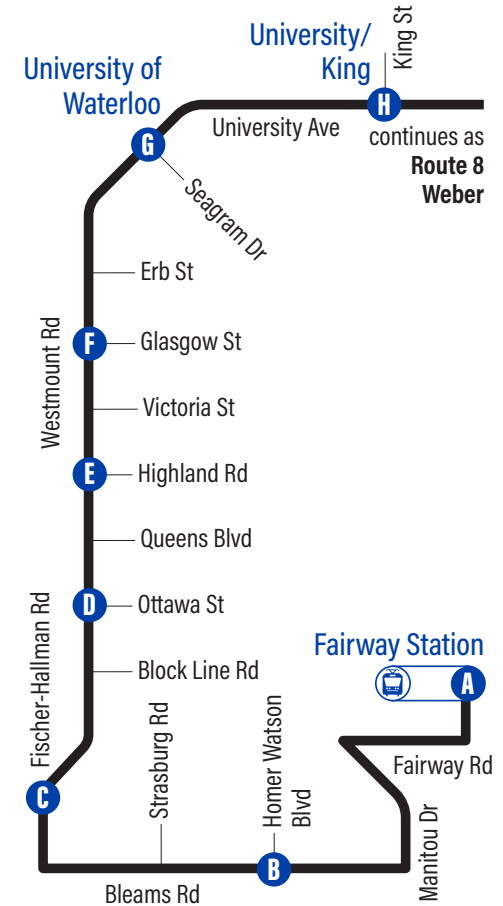

Continues as Route 8 to Fairway Station

Westmount

12

Effective: September 5, 2022

Connection to 301 ION light rail

Time Point

519-585-7555 www.grt.ca TTY: 519-575-4608
Text: 57555 & key in your bus stop number