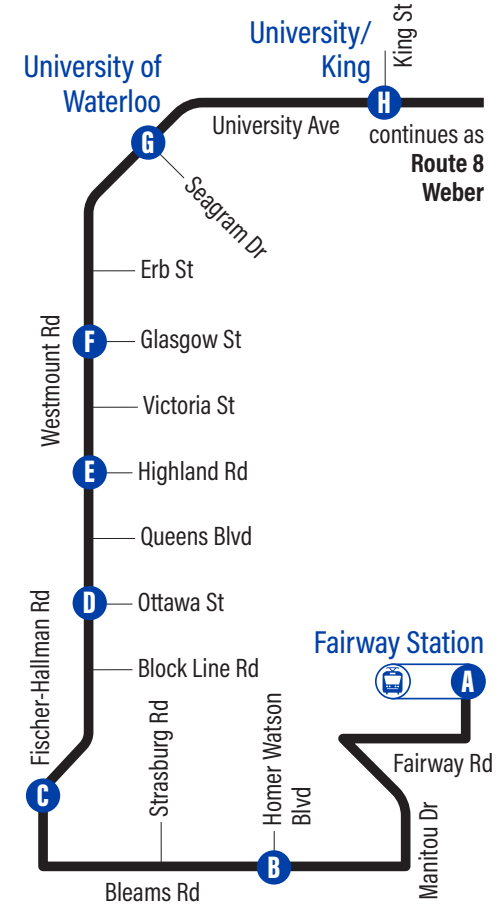

Continues as Route 8 to Fairway Station

Westmount

12

Effective: January 2, 2023

Connection to 301 ION light rail
Time Point

519-585-7555 www.grt.ca TTY: 519-575-4608
Text: 57555 & key in your bus stop number