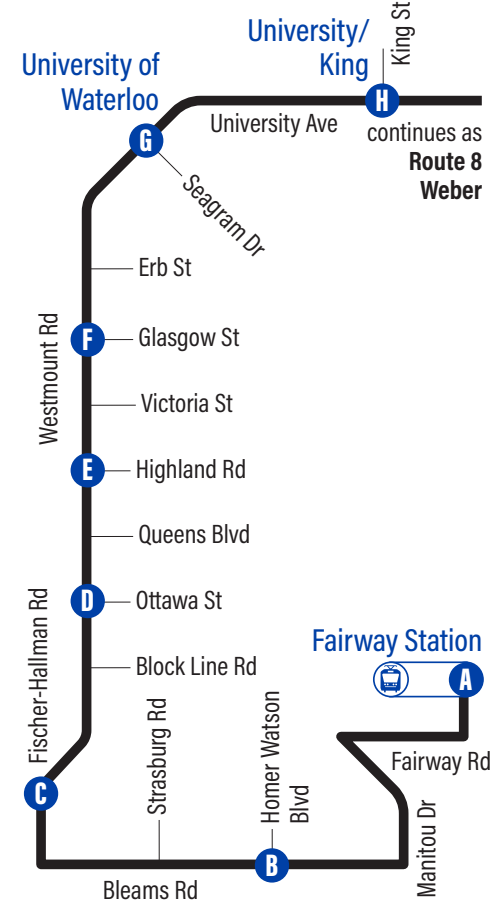

Continues as Route 8 to Fairway Station

Westmount

12

Effective: April 24, 2023

Connection to 301 ION light rail
Time Point

519-585-7555 www.grt.ca TTY: 519-575-4608
Text: 57555 & key in your bus stop number