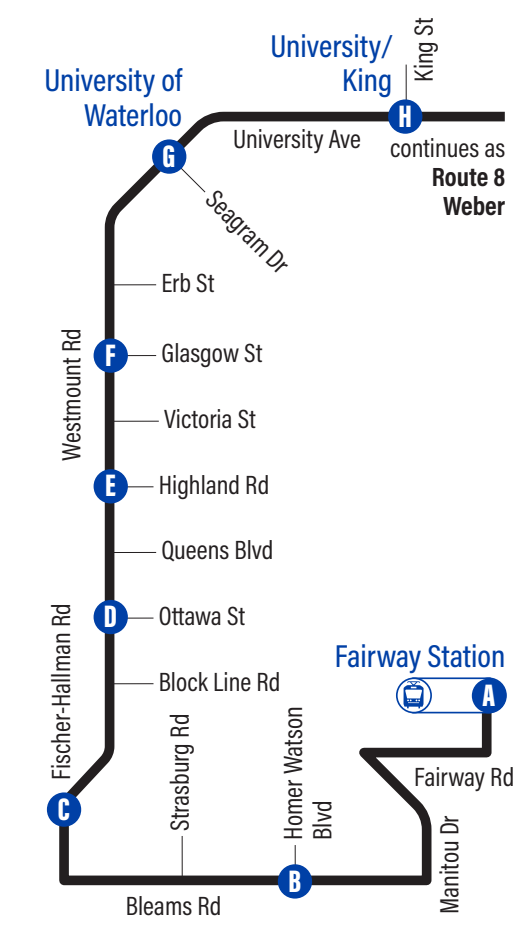

Continues as Route 8 to Fairway Station

Westmount

12

Effective: September 4, 2023

Connection to 301 ION light rail

Time Point