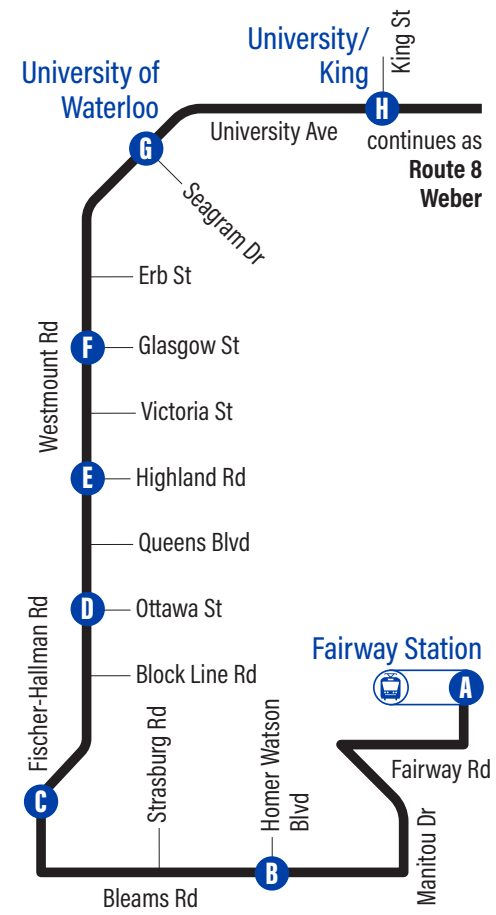

Continues as Route 8 to Fairway Station

Westmount

12

Effective: September 4, 2023

Connection to 301 ION light rail

Time Point