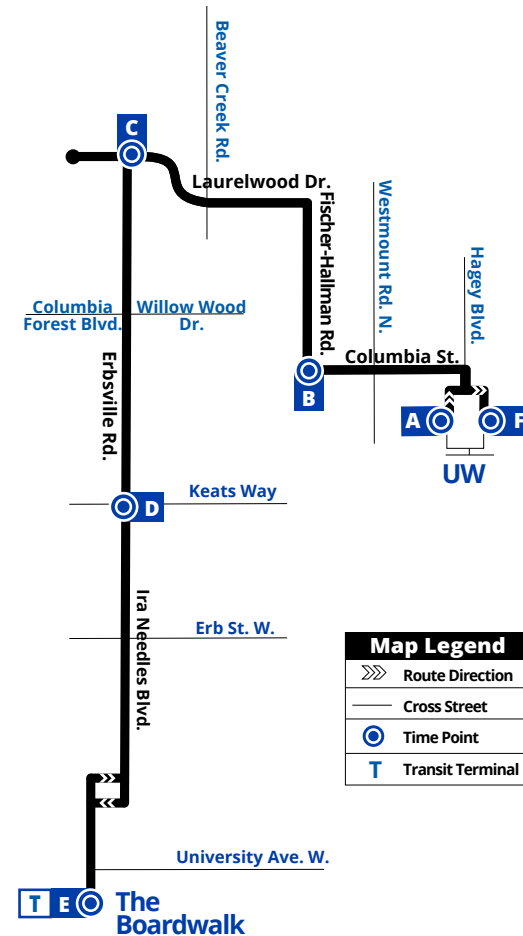

519-585-7555 www.grt.ca TTY: 519-575-4608
Text: 57555 & key in your bus stop number