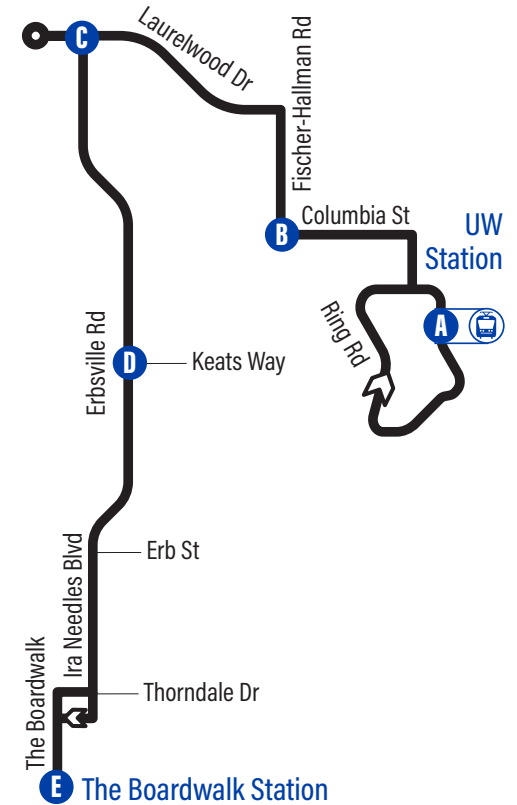

to University of Waterloo Station

E The Boardwalk Station 4002
330 The Boardwalk 1040
The Boardwalk / The Boardwalk Medical Centre 1037
Ira Needles / Thorndale 3903
D Ira Needles / Erb 3905
Erbsville / Westside Marketplace 3689
Erbsville / Royal Beech 3690
Erbsville / Path To Erbsville Ct. 3691
Erbsville / Keats Way 3451
Erbsville / Leighland 3452
Erbsville / Comridge 4088
Erbsville / Columbia 3453
Erbsville / Willow Wood 1106
Erbsville / White Elm 3392
Erbsville / Path To Wild Ginger 4085
Laurelwood / Sir John A Macdonald Secondary School 4014
C Laurelwood / Erbsville 1107
Laurelwood / Birchmount 1108
Laurelwood / Brookmill 1109
Laurelwood / Beaver Creek Cres. 1110
Laurelwood / Beaver Creek Rd. 1111
Laurelwood / Laurel Gate 1112
Laurelwood / Fischer-Hallman 3949
Fischer-Hallman / Path To Laurel Gate 1113
Fischer-Hallman / Gatestone 1114
Fischer-Hallman / Columbia 1115
B Columbia / Fischer-Hallman 1116
Columbia / U.W. - Columbia Lake Village 1117
Columbia / Old Post 1118
Columbia / U.W. - Ron Eydtt Village 1119
Columbia / U.W. - Village 1 1120
Columbia / University Of Waterloo 3899
A University Of Waterloo Station 1123

Laurelwood

13

Effective: November 2, 2020

Connection to 301 ION light rail
Time Point

A.M.	0:00	P.M.	0:00

Connection to 301 ION Light Rail