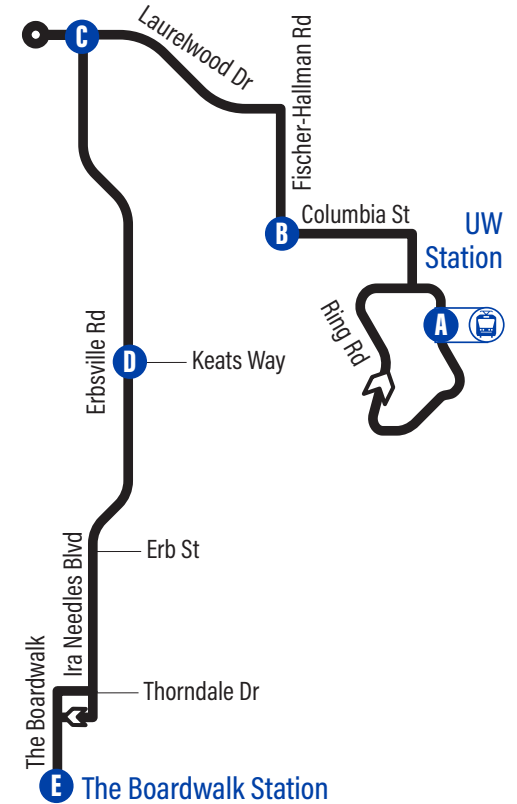

to University of Waterloo Station

E The Boardwalk Station 4002
330 The Boardwalk 1040
The Boardwalk / The Boardwalk Medical Centre 1037
Ira Needles / Thorndale 3903
D Ira Needles / Erb 3905
Erbsville / Westside Marketplace 3689
Erbsville / Royal Beech 3690
Erbsville / Path To Erbsville Ct. 3691
Erbsville / Keats Way 3451
Erbsville / Leighland 3452
Erbsville / Comridge 4088
Erbsville / Columbia 3453
Erbsville / Willow Wood 1106
Erbsville / White Elm 3392
Erbsville / Path To Wild Ginger 4085
Laurelwood / Sir John A Macdonald Secondary School 4014
C Laurelwood / Erbsville 1107
Laurelwood / Birchmount 1108
Laurelwood / Brookmill 1109
Laurelwood / Beaver Creek Cres. 1110
Laurelwood / Beaver Creek Rd. 1111
Laurelwood / Laurel Gate 1112
Laurelwood / Fischer-Hallman 3949
Fischer-Hallman / Path To Laurel Gate 1113
Fischer-Hallman / Gatestone 1114
Fischer-Hallman / Columbia 1115
B Columbia / Fischer-Hallman 1116
Columbia / U.W. - Columbia Lake Village 1117
Columbia / Old Post 1118
Columbia / U.W. - Ron Eydtt Village 1119
Columbia / U.W. - Village 1 1120
Columbia / University Of Waterloo 3899
A University Of Waterloo Station 1123

Laurelwood

13

GRAND RIVER TRANSIT

Effective: January 4, 2021

Connection to 301 ION light rail

Time Point

519-585-7555 www.grt.ca TTY: 519-575-4608
Text: 57555 & key in your bus stop number