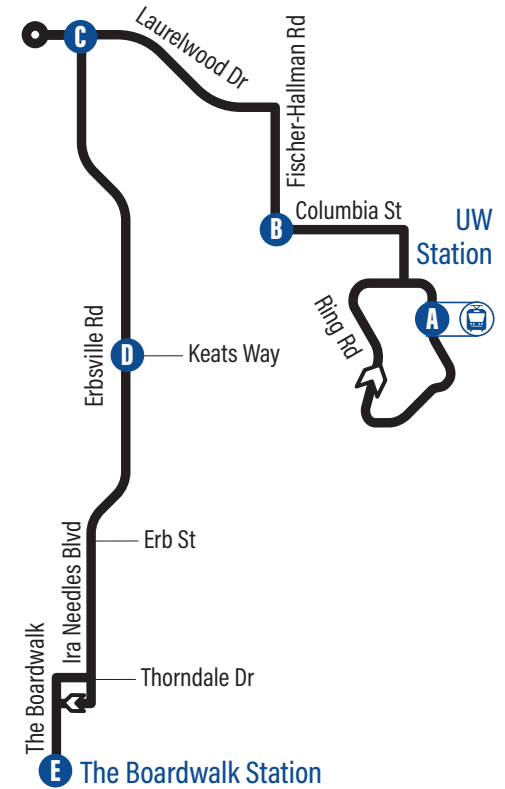

to University of Waterloo Station

E The Boardwalk Station 4002
330 The Boardwalk 1040
The Boardwalk / The Boardwalk Medical Centre 1037
Ira Needles / Thorndale 3903
D Ira Needles / Erb 3905
Erbsville / Westside Marketplace 3689
Erbsville / Royal Beech 3690
Erbsville / Path To Erbsville Ct. 3691
Erbsville / Keats Way 3451
Erbsville / Leighland 3452
Erbsville / Comridge 4088
Erbsville / Columbia 3453
Erbsville / Willow Wood 1106
Erbsville / White Elm 3392
Erbsville / Path To Wild Ginger 4085
Laurelwood / Sir John A Macdonald Secondary School 4014
C Laurelwood / Erbsville 1107
Laurelwood / Birchmount 1108
Laurelwood / Brookmill 1109
Laurelwood / Beaver Creek Cres. 1110
Laurelwood / Beaver Creek Rd. 1111
Laurelwood / Laurel Gate 1112
Laurelwood / Fischer-Hallman 3949
Fischer-Hallman / Path To Laurel Gate 1113
Fischer-Hallman / Gatestone 1114
Fischer-Hallman / Columbia 1115
B Columbia / Fischer-Hallman 1116
Columbia / U.W. - Columbia Lake Village 1117
Columbia / Old Post 1118
Columbia / U.W. - Ron Eydtt Village 1119
Columbia / U.W. - Village 1 1120
Columbia / University Of Waterloo 3899
A University Of Waterloo Station 1123

Laurelwood

13

GRAND RIVER TRANSIT

Effective: September 6, 2021

Connection to 301 ION light rail

Time Point

519-585-7555 www.grt.ca TTY: 519-575-4608
Text: 57555 & key in your bus stop number

Connection to 301 ION Light Rail

A.M.	0:00	P.M.	0:00