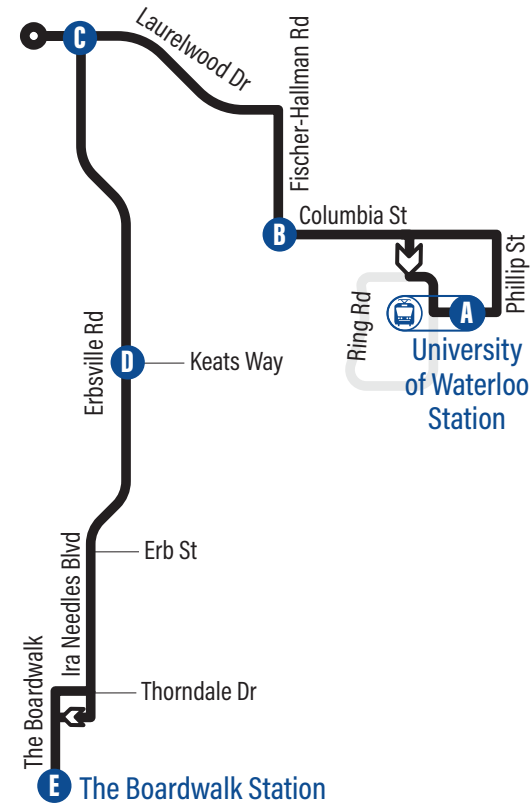

to University of Waterloo Station

E The Boardwalk Station 4002
330 The Boardwalk 1040
The Boardwalk / The Boardwalk Medical Centre 1037
Ira Needles / Thorndale 3903
Ira Needles / Erb 3905
Erbsville / Westside Marketplace 3689
Erbsville / Royal Beech 3690
Erbsville / Path To Erbsville Ct. 3691
D Erbsville / Keats Way 3451
Erbsville / Leighland 3452
Erbsville / Comridge 4088
Erbsville / Columbia 3453
Erbsville / Willow Wood 1106
Erbsville / White Elm 3392
Erbsville / Path To Wild Ginger 4085
Laurelwood / Sir John A Macdonald Secondary School 4014
C Laurelwood / Erbsville 1107
Laurelwood / Birchmount 1108
Laurelwood / Brookmill 1109
Laurelwood / Beaver Creek Cres. 1110
Laurelwood / Beaver Creek Rd. 1111
Laurelwood / Laurel Gate 1112
Laurelwood / Fischer-Hallman 3949
Fischer-Hallman / Path To Laurel Gate 1113
Fischer-Hallman / Gatestone 1114
Fischer-Hallman / Columbia 1115
B Columbia / Fischer-Hallman 1116
Columbia / UW - Columbia Lake Village 1117
Columbia / Old Post 1118
Columbia / UW - Ron Eydtt Village 1119
Columbia / UW - Village 1 1120
Columbia / University Of Waterloo 3899
A University Of Waterloo Station 1123

Laurelwood

13

Effective: January 3, 2022

Connection to 301 ION light rail

Time Point

519-585-7555 www.grt.ca TTY: 519-575-4608
Text: 57555 & key in your bus stop number