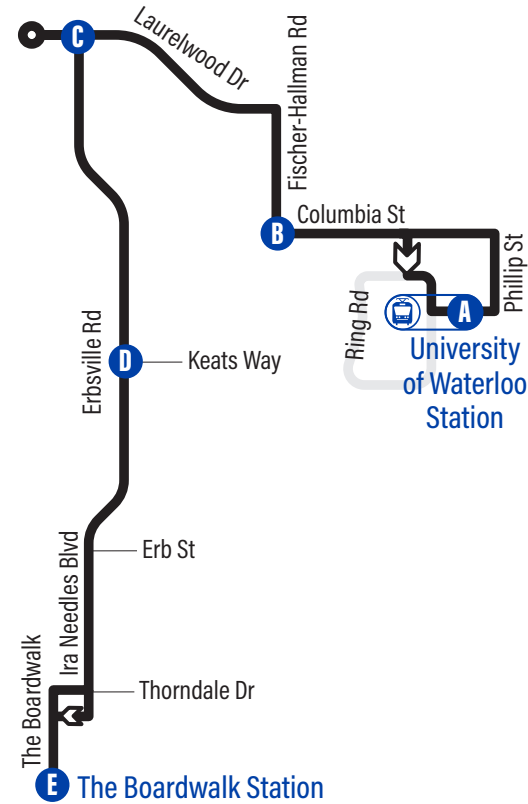

to University of Waterloo Station

E The Boardwalk Station 4002
330 The Boardwalk 1040
The Boardwalk / The Boardwalk Medical Centre 1037
Ira Needles / Thorndale 3903
Ira Needles / Erb 3905
Erbsville / Westside Marketplace 3689
Erbsville / Royal Beech 3690
Erbsville / Path To Erbsville Ct. 3691
D Erbsville / Keats Way 3451
Erbsville / Leighland 3452
Erbsville / Comridge 4088
Erbsville / Columbia 3453
Erbsville / Willow Wood 1106
Erbsville / White Elm 3392
Erbsville / Path To Wild Ginger 4085
Laurelwood/Laurel Heights Secondary School 4014
C Laurelwood / Erbsville 1107
Laurelwood / Birchmount 1108
Laurelwood / Brookmill 1109
Laurelwood / Beaver Creek Cres. 1110
Laurelwood / Beaver Creek Rd. 1111
Laurelwood / Laurel Gate 1112
Laurelwood / Fischer-Hallman 3949
Fischer-Hallman / Path To Laurel Gate 1113
Fischer-Hallman / Gatestone 1114
Fischer-Hallman / Columbia 1115
B Columbia / Fischer-Hallman 1116
Columbia / UW - Columbia Lake Village 1117
Columbia / Old Post 1118
Columbia / UW - Ron Eydtt Village 1119
Columbia / UW - Village 1 1120
Columbia / University Of Waterloo 3899
A University Of Waterloo Station 1123

Effective: May 2, 2022

Connection to 301 ION light rail
Time Point

Connection to 301 ION Light Rail

519-585-7555 www.grt.ca TTY: 519-575-4608
Text: 57555 & key in your bus stop number