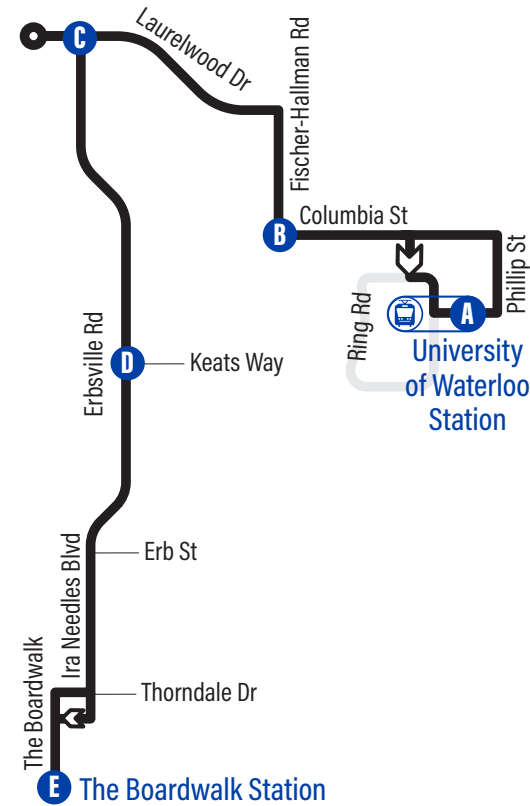

to University of Waterloo Station

E The Boardwalk Station 4002
330 The Boardwalk 1040
The Boardwalk / The Boardwalk Medical Centre 1037
Ira Needles / Thorndale 3903
Ira Needles / Erb 3905
Erbsville / Westside Marketplace 3689
Erbsville / Royal Beech 3690
Erbsville / Path To Erbsville Ct. 3691
D Erbsville / Keats Way 3451
Erbsville / Leighland 3452
Erbsville / Comridge 4088
Erbsville / Columbia 3453
Erbsville / Willow Wood 1106
Erbsville / White Elm 3392
Erbsville / Path To Wild Ginger 4085
Laurelwood/Laurel Heights Secondary School 4014
C Laurelwood / Erbsville 1107
Laurelwood / Birchmount 1108
Laurelwood / Brookmill 1109
Laurelwood / Beaver Creek Cres. 1110
Laurelwood / Beaver Creek Rd. 1111
Laurelwood / Laurel Gate 1112
Laurelwood / Fischer-Hallman 3949
Fischer-Hallman / Path To Laurel Gate 1113
Fischer-Hallman / Gatestone 1114
Fischer-Hallman / Columbia 1115
B Columbia / Fischer-Hallman 1116
Columbia / UW - Columbia Lake Village 1117
Columbia / Old Post 1118
Columbia / UW - Ron Eydtt Village 1119
Columbia / UW - Village 1 1120
Columbia / University Of Waterloo 3899
A University Of Waterloo Station 1123

Laurelwood

13

Effective: September 5, 2022

Connection to 301 ION light rail

Time Point

519-585-7555 www.grt.ca TTY: 519-575-4608
Text: 57555 & key in your bus stop number