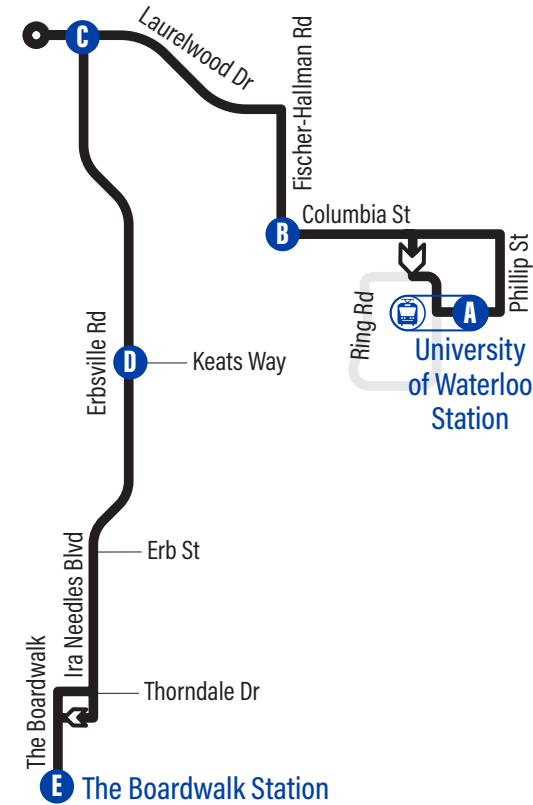

to University of Waterloo Station

E The Boardwalk Station 4002
330 The Boardwalk 1040
The Boardwalk / The Boardwalk Medical Centre 1037
Ira Needles / Thorndale 3903
Ira Needles / Erb 3905
Erbsville / Westside Marketplace 3689
Erbsville / Royal Beech 3690
Erbsville / Path To Erbsville Ct. 3691
D Erbsville / Keats Way 3451
Erbsville / Leighland 3452
Erbsville / Comridge 4088
Erbsville / Columbia 3453
Erbsville / Willow Wood 1106
Erbsville / White Elm 3392
Erbsville / Path To Wild Ginger 4085
Laurelwood/Laurel Heights Secondary School 4014
C Laurelwood / Erbsville 1107
Laurelwood / Birchmount 1108
Laurelwood / Brookmill 1109
Laurelwood / Beaver Creek Cres. 1110
Laurelwood / Beaver Creek Rd. 1111
Laurelwood / Laurel Gate 1112
Laurelwood / Fischer-Hallman 3949
Fischer-Hallman / Path To Laurel Gate 1113
Fischer-Hallman / Gatestone 1114
Fischer-Hallman / Columbia 1115
B Columbia / Fischer-Hallman 1116
Columbia / UW - Columbia Lake Village 1117
Columbia / Old Post 1118
Columbia / UW - Ron Eydtt Village 1119
Columbia / UW - Village 1 1120
Columbia / University Of Waterloo 3899
A University Of Waterloo Station 1223

Laurelwood

13

Effective: January 2, 2023

Connection to 301 ION light rail
Time Point

519-585-7555 www.grt.ca TTY: 519-575-4608
Text: 57555 & key in your bus stop number